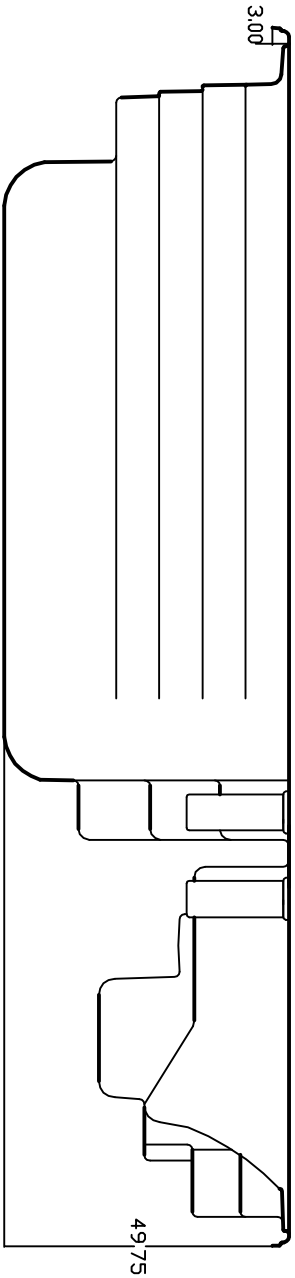

# 2018 AQUATRAINER 19DTFX CROSS SECTION LAYOUT

NOTE:  
Dimensional tolerances are as follows due to variations in manufacturing:  
Length / Width / Height(S) +/- .50"  
Height Variance (side to side) +/- .12"