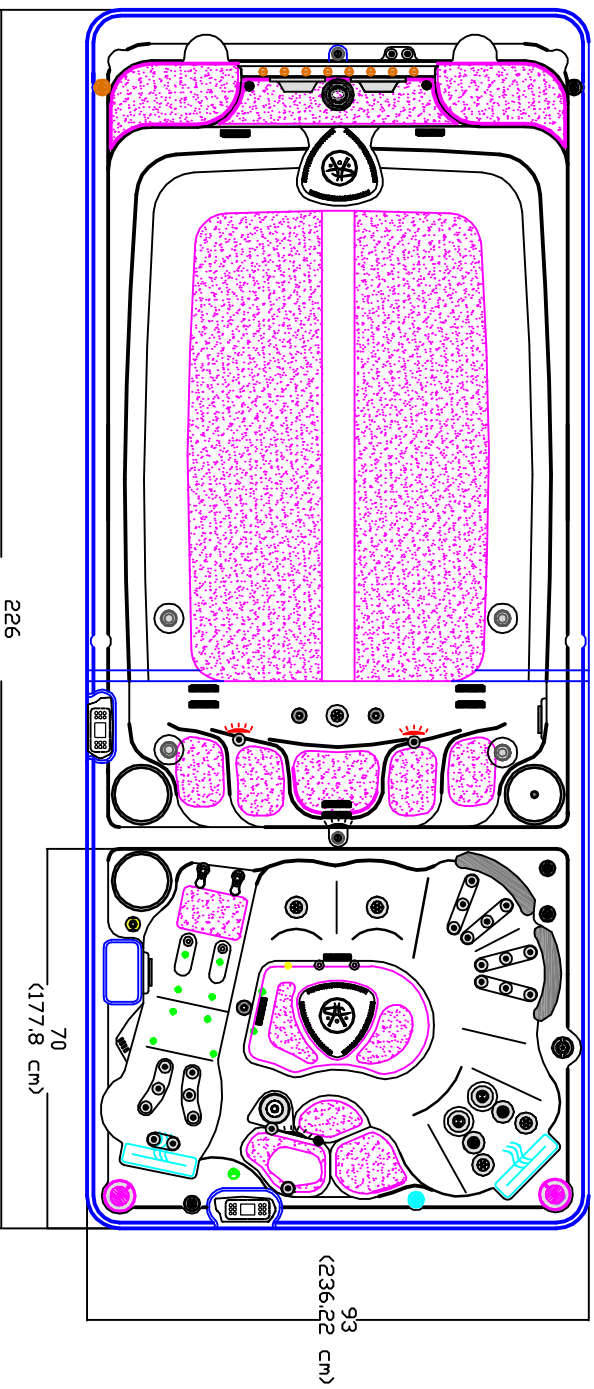

# 2018 AQUATRAINER 19DTFX CROSS SECTION LAYOUT

NOTE:  
Dimensional tolerances are as follows due to variations in manufacturing:  
Length / Width / Height(S) +/- .50"  
Height Variance (side to side) +/- .12"