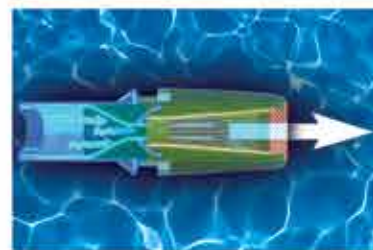

UV Light

The Ozone enriched water is then exposed high to volume of UVC light, similar to most drinking water systems.

Active Oxygen Production

This unique combination of UVC light and ozone in our PureWater system creates active oxygen and hydroxyl radicals treating 99.9% of all contaminants, reducing chemical and chlorine dependency to near drinking water levels.