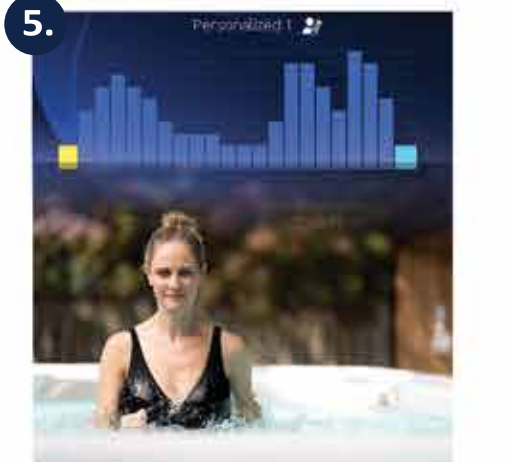

1.

2.

3.

CROSS TRAINING

BOXFIT & ROWFIT

4.

5.

6.

7.

4. Personal Training Guide & Videos are Included ...

ITS LIKE HAVING A PERSONAL TRAINER AT HOME 24/7

From beginner to advanced, five ready made programs for you to try. All supported by videos and a training guide that are included with every swim spa. Your options are endless.

5. Easy To Use BUILT IN TREADMILL TECHNOLOGY

- Interval Program
- Hill Climb Program
- Workout against the current.

6. FORM® Swim Goggles THE SWIM COACH THAT SWIMS WITH YOU!

It's like having your Fitness Coach swim with you. FORM® Swim Goggles with their optical display shows you your time, distance and pace in real time metrics. Thus allowing you to measure, track and customize your workouts on the app.

Get Into The Perfect Shape with Hydropool's Aquatic Cross Training Manual.

Your Hydropool Swim Spa Exclusive comprehensive Training Guide to get the most out of your Swim Spa and yourself. The Perfect Guide to better well being.

7. NEW FOR 2021! Hydropool introduces Prenatal Aquatic Exercise Program

We have now added this great new exercise program; as Aquatic exercise in a swim spa during pregnancy is a great low impact way workout that helps to maintain flexibility, strengthen muscles, joints, bones and increases stamina with minimal risk of injury. In fact, the buoyancy of water places less stress on joints when compared to exercising on land. Buoyancy also provides relief from the extra weight that the pregnant woman is carrying and supports their weight in water, therefore providing less discomfort and reduces lower backache related to the pregnancy.