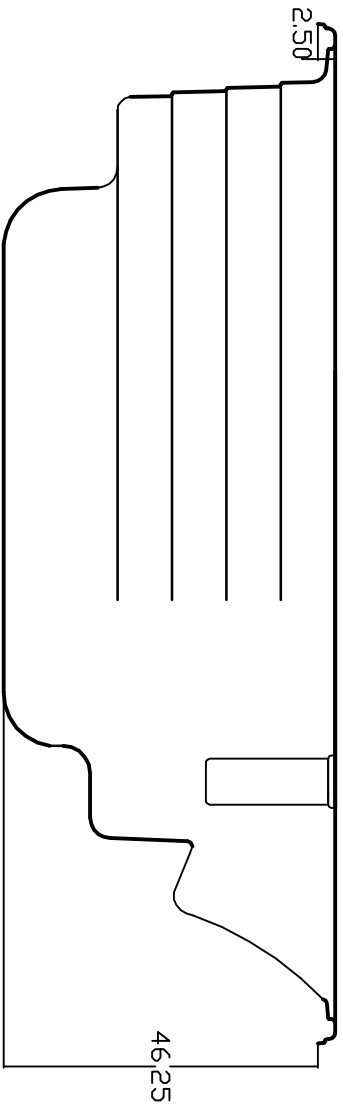

2018 AQUASPORT 12FX CROSS SECTION LAYOUT

NOTE:
Dimensional tolerances are as follows due to variations in manufacturing:
Length / Width / Height(s): +/- .5/8"
Height Variance (side to side): +/- .1/2"