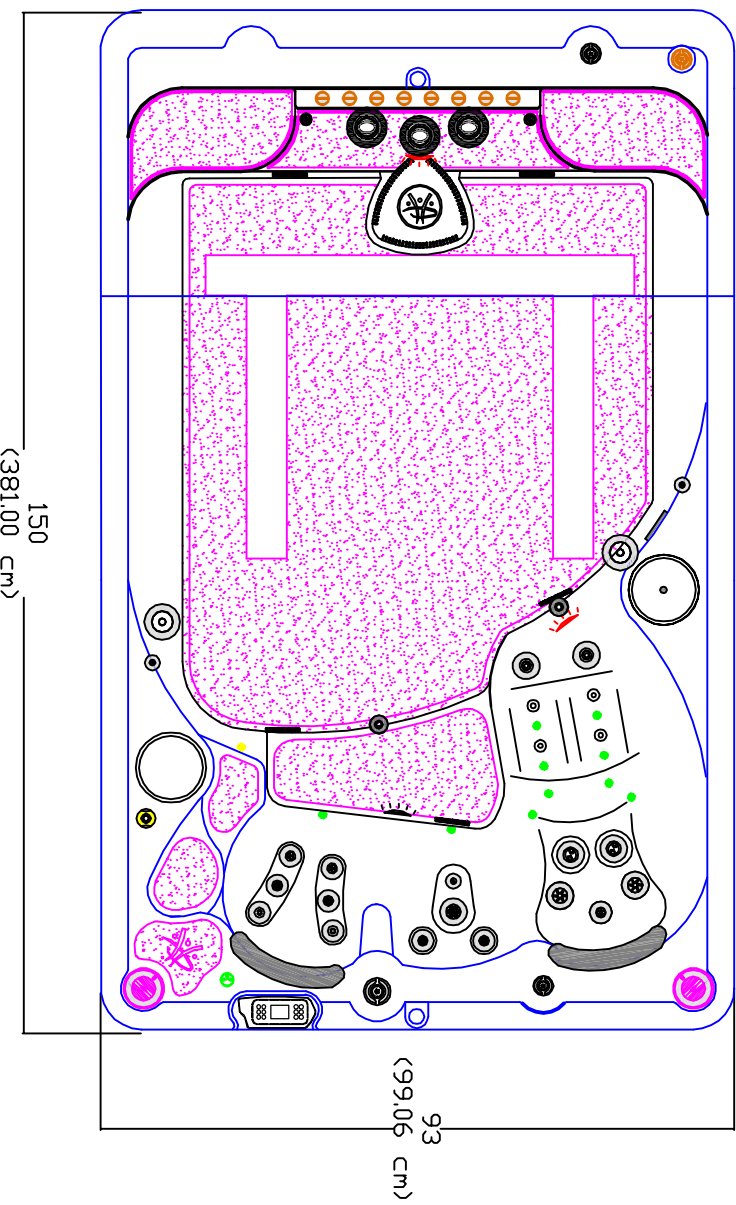

2018 AQUASPORT 12FX CROSS SECTION LAYOUT

NOTE:
Dimensional tolerances are as follows due to variations in manufacturing:
Length / Width / Height(s): +/- .5/8"
Height Variance (side to side): +/- .1/2"