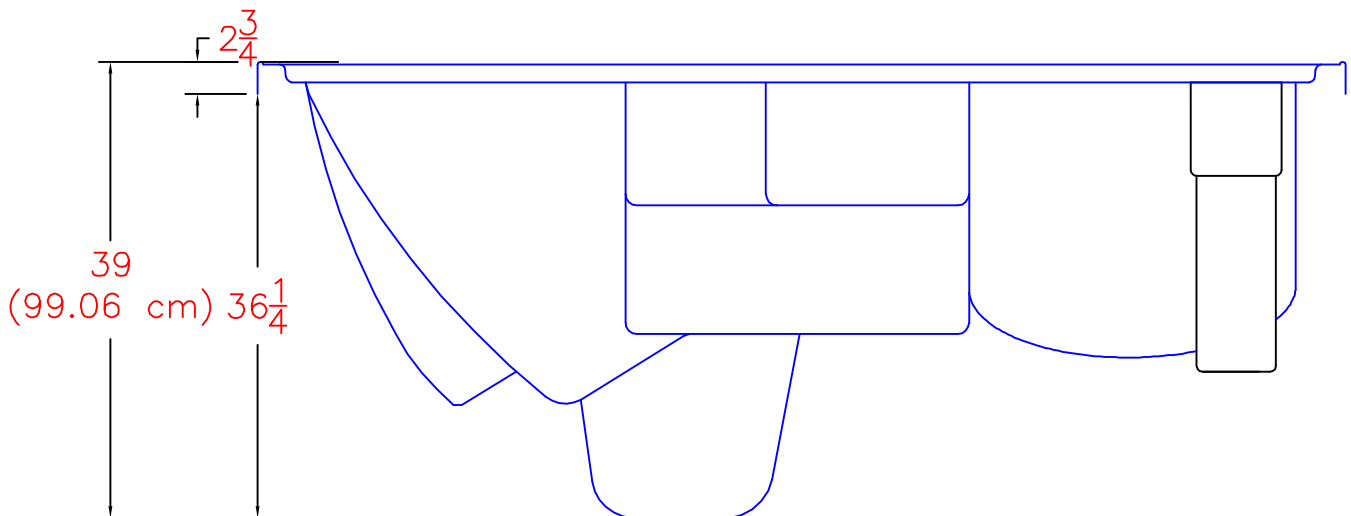

2016 SELF CLEAN 700 PLATINUM
(55 actual jets)

NOTE:
Dimensional tolerances are as follows due to variations in manufacturing:
Length / Width / Height(s): +/- 3/8"
Height Variance (side to side): +/- 1/4"