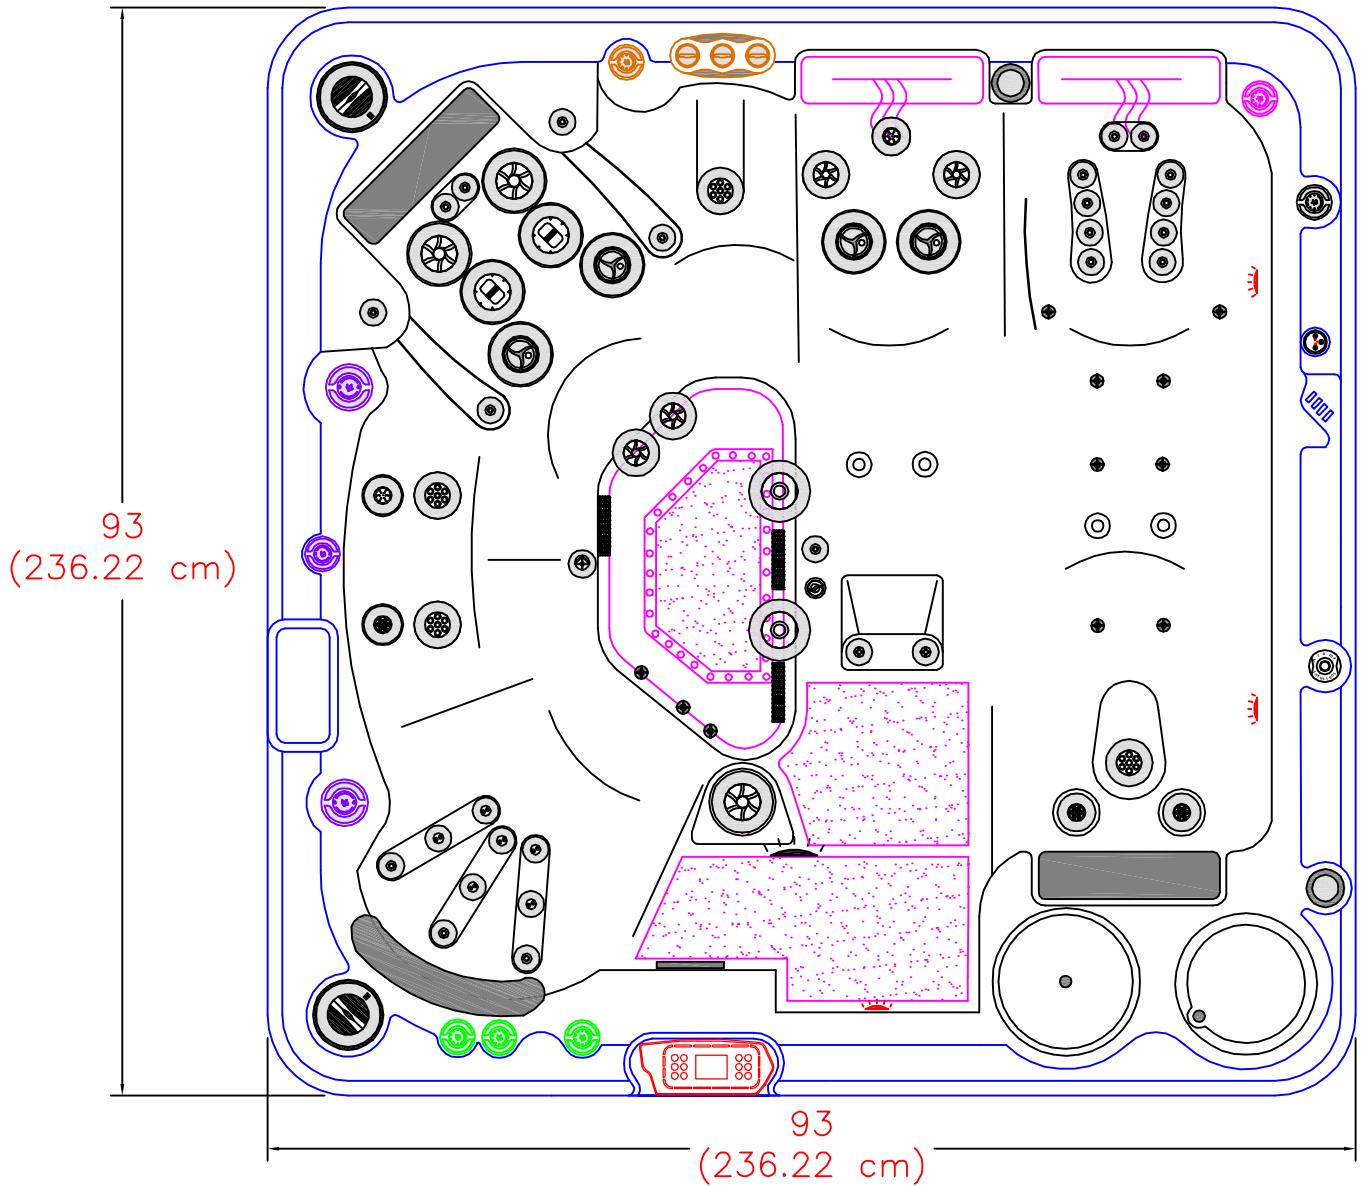

2016 SELF CLEAN 700 PLATINUM
(55 actual jets)

NOTE:
Dimensional tolerances are as follows due to variations in manufacturing:
Length / Width / Height(s): +/- 3/8"
Height Variance (side to side): +/- 1/4"