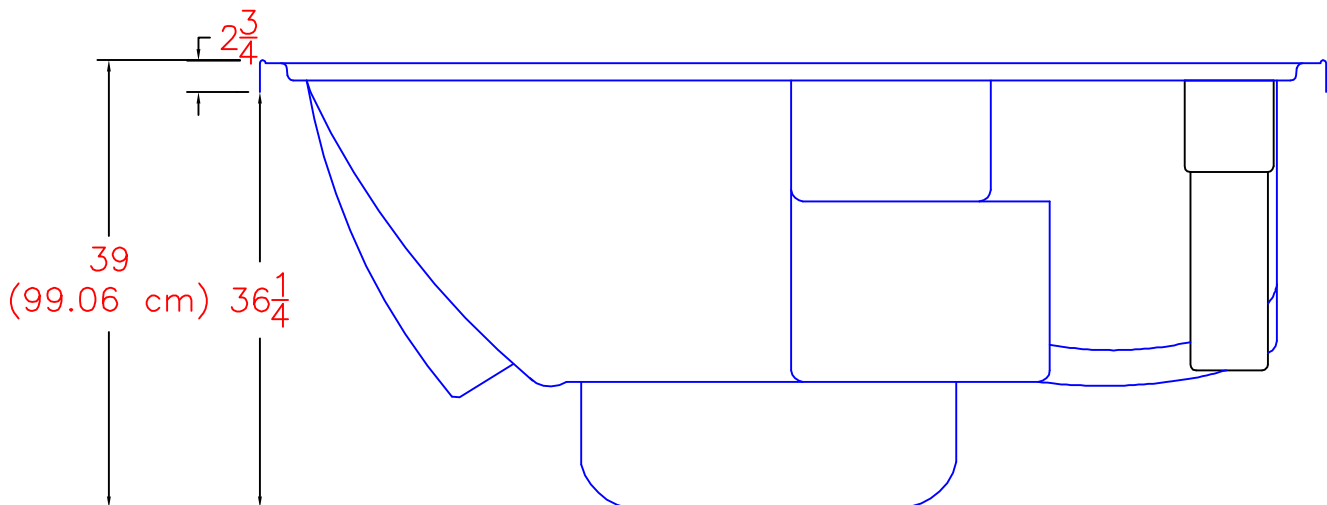

2016 SELF CLEAN 800 PLATINUM
(55 actual jets)

NOTE:
Dimensional tolerances are as follows due to variations in manufacturing:
Length / Width / Height(s): +/- 3/8"
Height Variance (side to side): +/- 1/4"