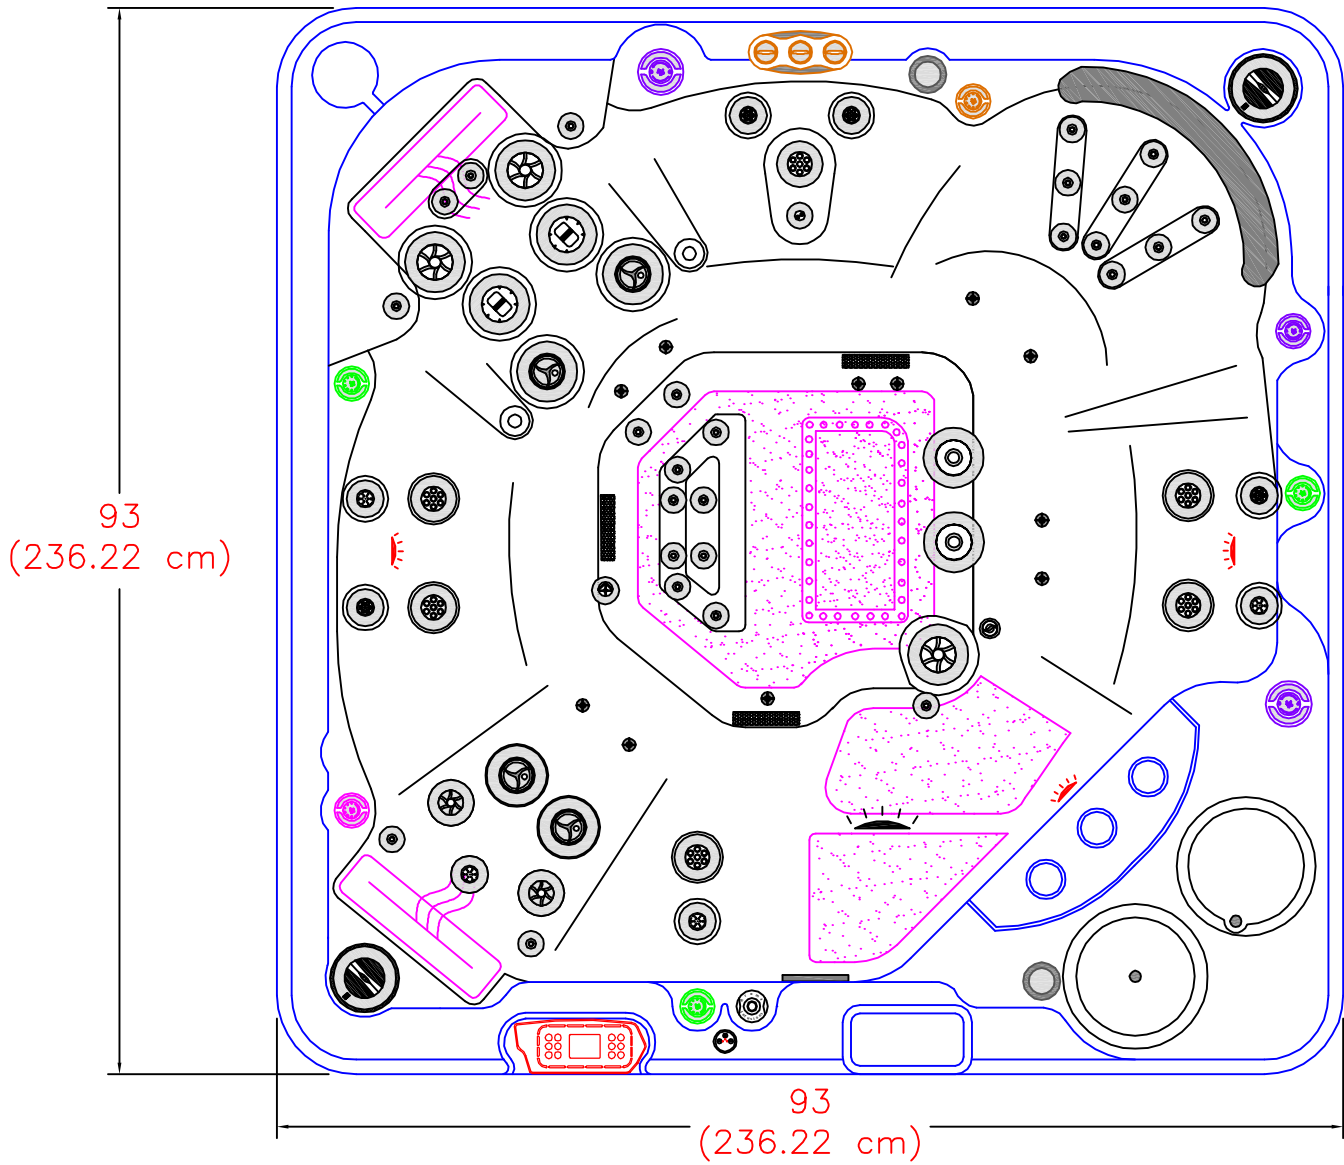

2016 SELF CLEAN 800 PLATINUM
(55 actual jets)

NOTE:
Dimensional tolerances are as follows due to variations in manufacturing:
Length / Width / Height(s): +/- 3/8"
Height Variance (side to side): +/- 1/4"