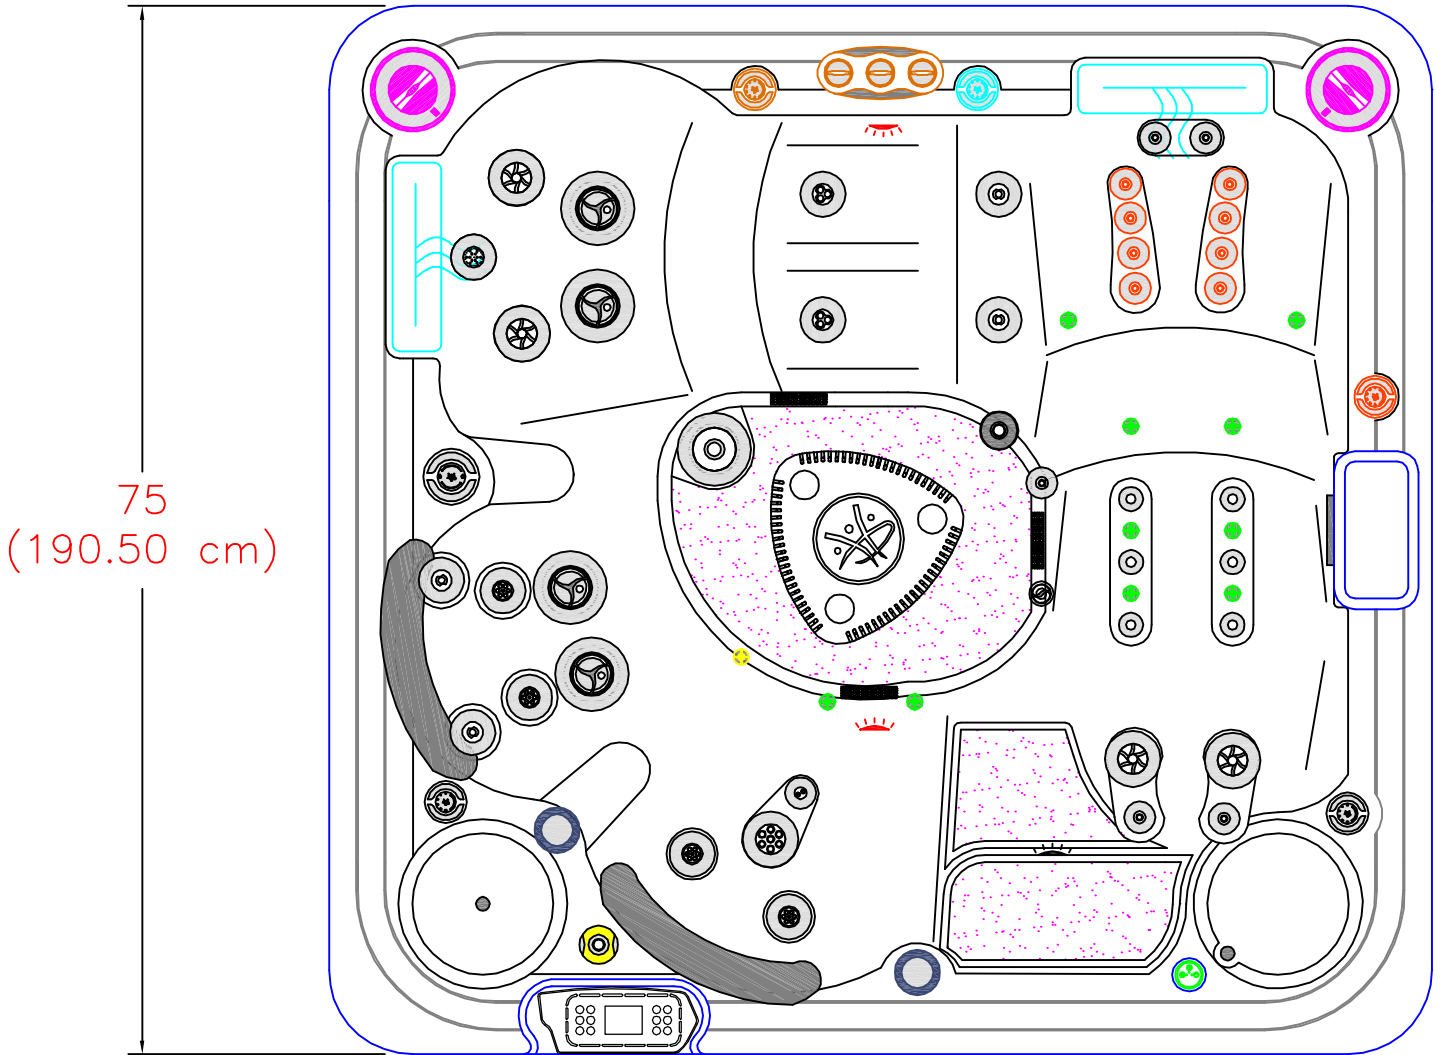

2018 SELF CLEAN 495 PLATINUM
(40 actual jets)

79
(200.66 cm)

$3\frac{7}{8}$
37
(93.98 cm) $33\frac{1}{8}$

NOTE:

Dimensional tolerances are as follows due to variations in manufacturing:

Length / Width / Height(s): +/- 3/8"

Height Variance (side to side): +/- 1/4"