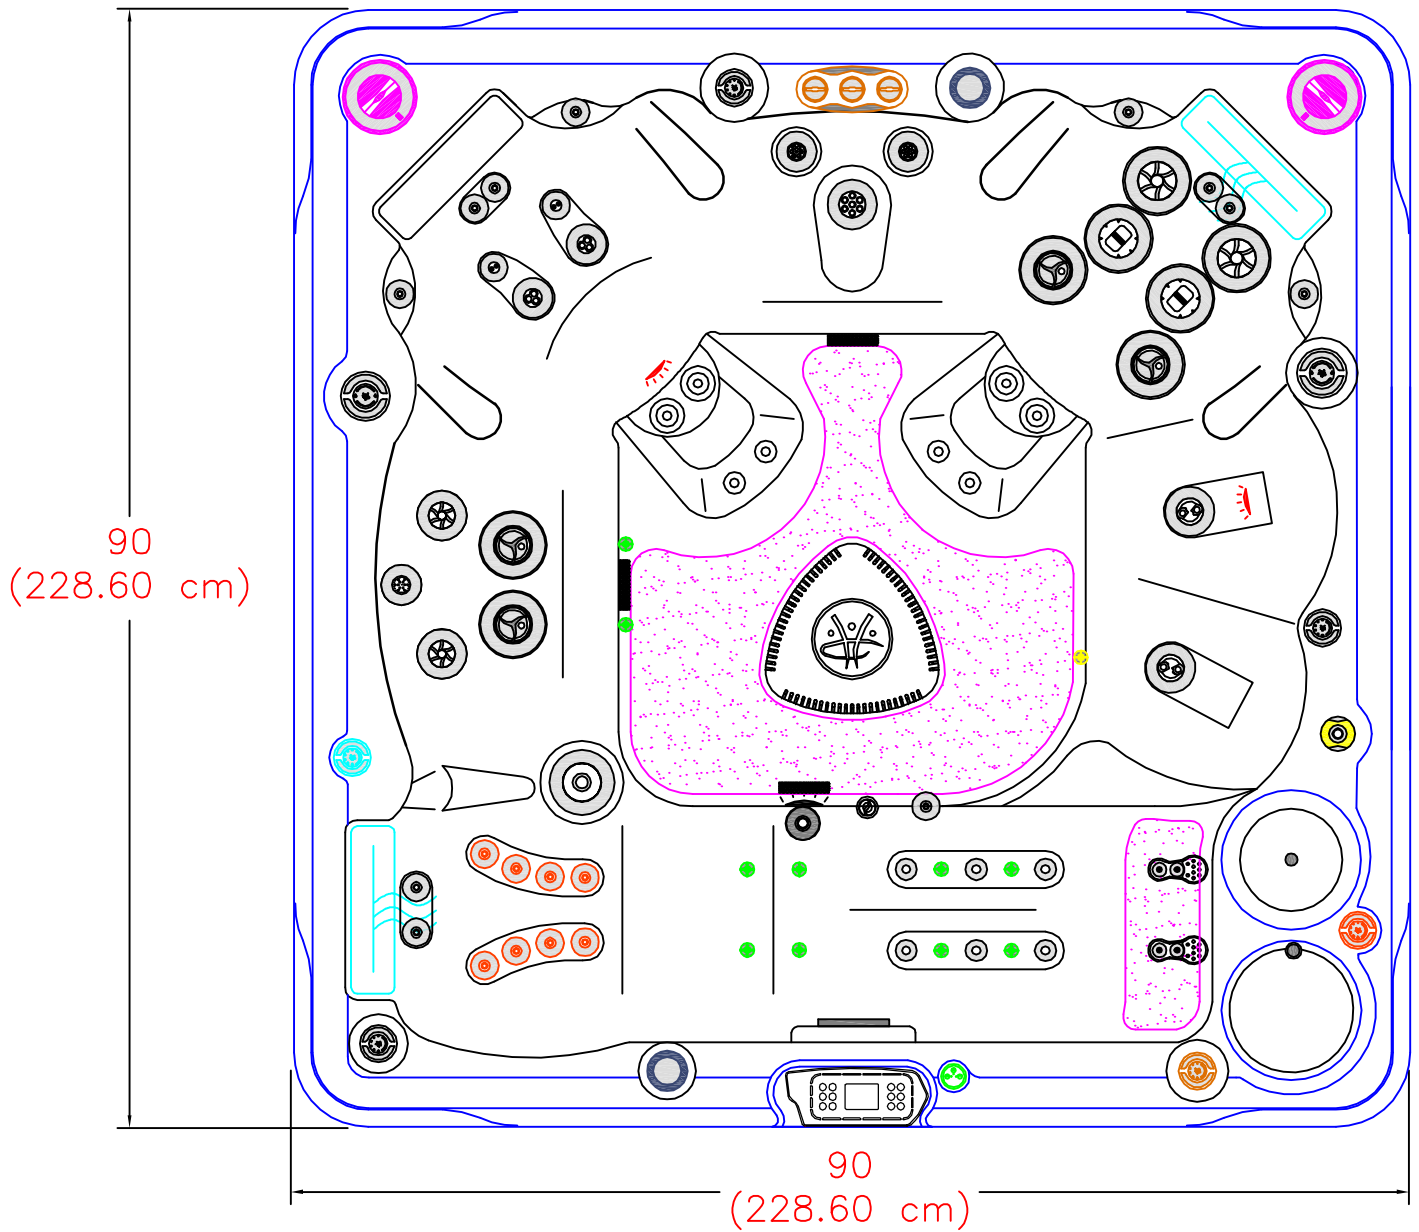

2018 SELF CLEAN 770 PLATINUM
(57 actual jets)

NOTE:
Dimensional tolerances are as follows due to variations in manufacturing:
Length / Width / Height(s): +/- 3/8"
Height Variance (side to side): +/- 1/4"