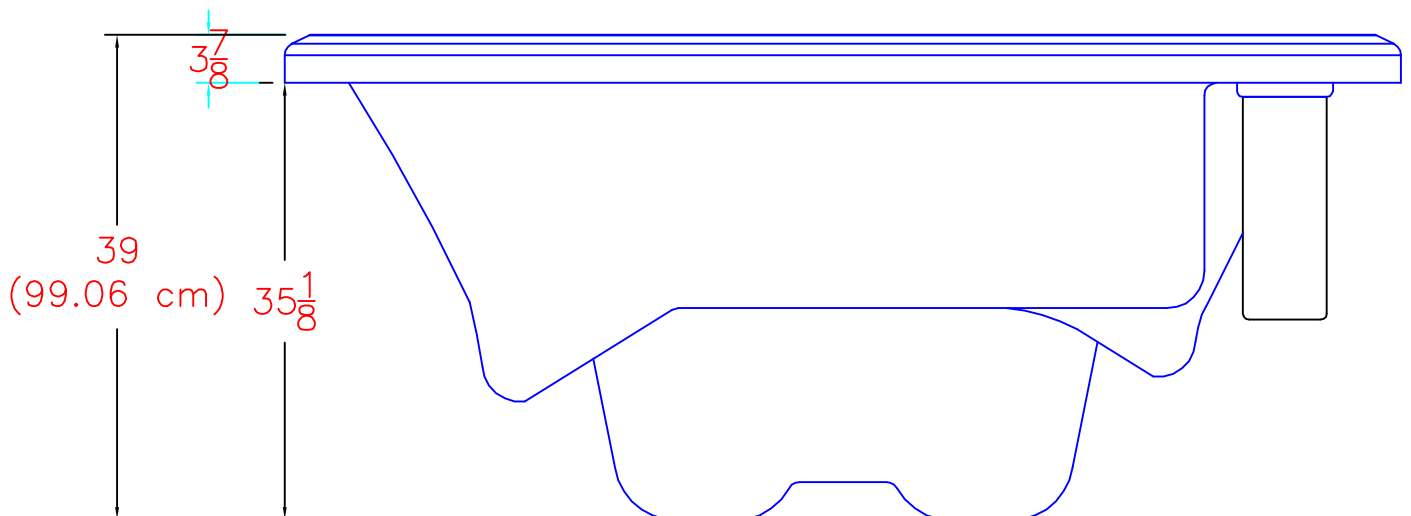

2018 SELF CLEAN 770 PLATINUM
(57 actual jets)

NOTE:
Dimensional tolerances are as follows due to variations in manufacturing:
Length / Width / Height(s): +/- 3/8"
Height Variance (side to side): +/- 1/4"