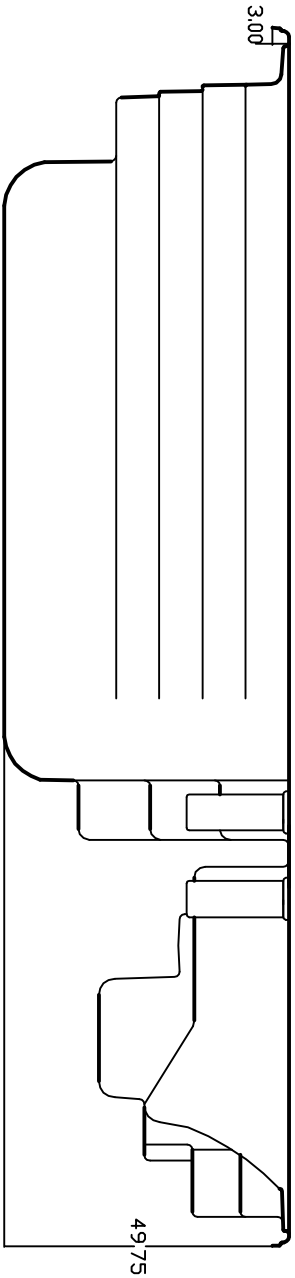

# 2018 AQUASPORT 19DTFX CROSS SECTION LAYOUT

NOTE:  
Dimensional tolerances are as follows due to variations in manufacturing:  
Length / Width / Height(S) +/- .50"  
Height Variance (side to side) +/- .12"