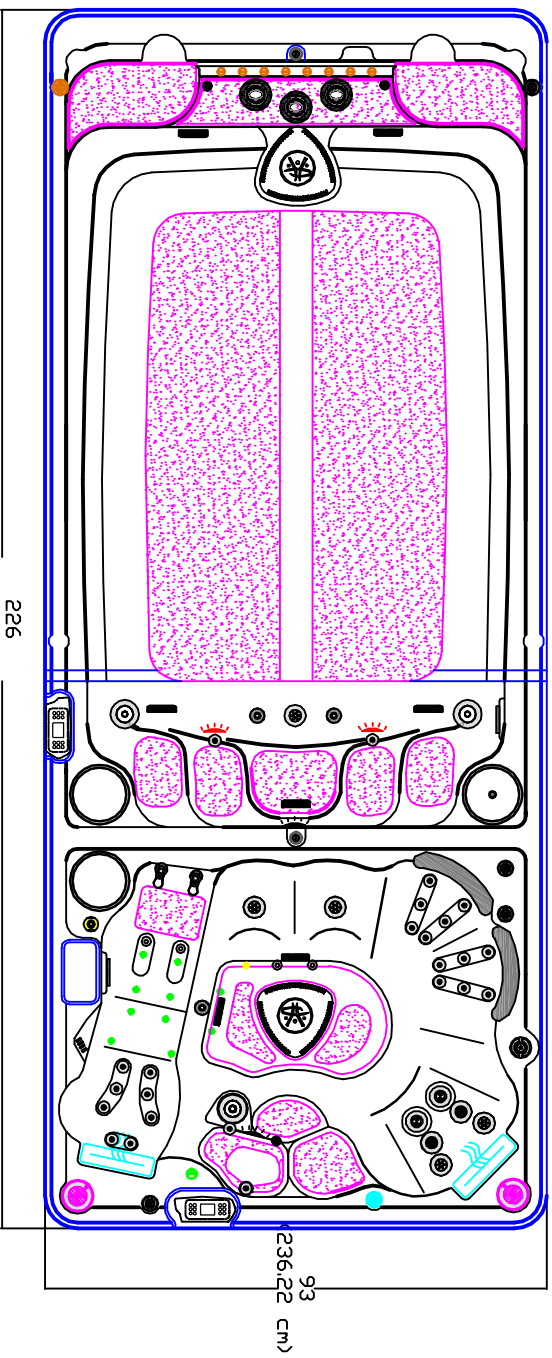

# 2018 AQUASPORT 19DTFX CROSS SECTION LAYOUT

NOTE:  
Dimensional tolerances are as follows due to variations in manufacturing:  
Length / Width / Height(S) +/- .50"  
Height Variance (side to side) +/- .12"