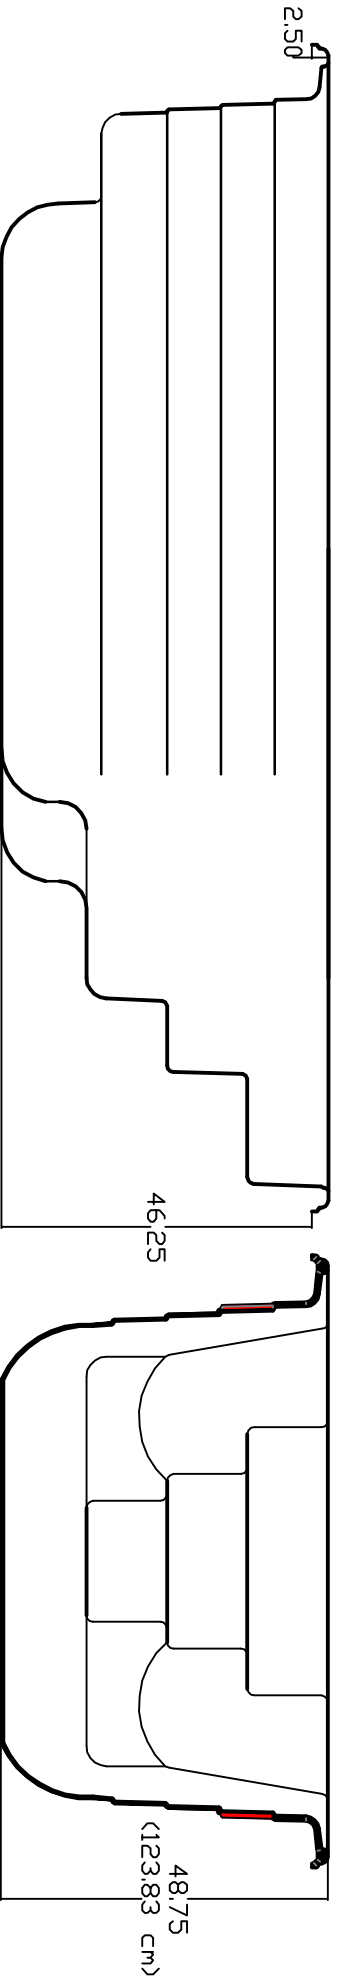

2018 AQUATRAINER 14FX CROSS SECTION LAYOUT

NOTE:
Dimensional tolerances are as follows due to variations in manufacturing:
Length / Width / Height(S): +/- .58"
Height Variance (Side to side): +/- .12"