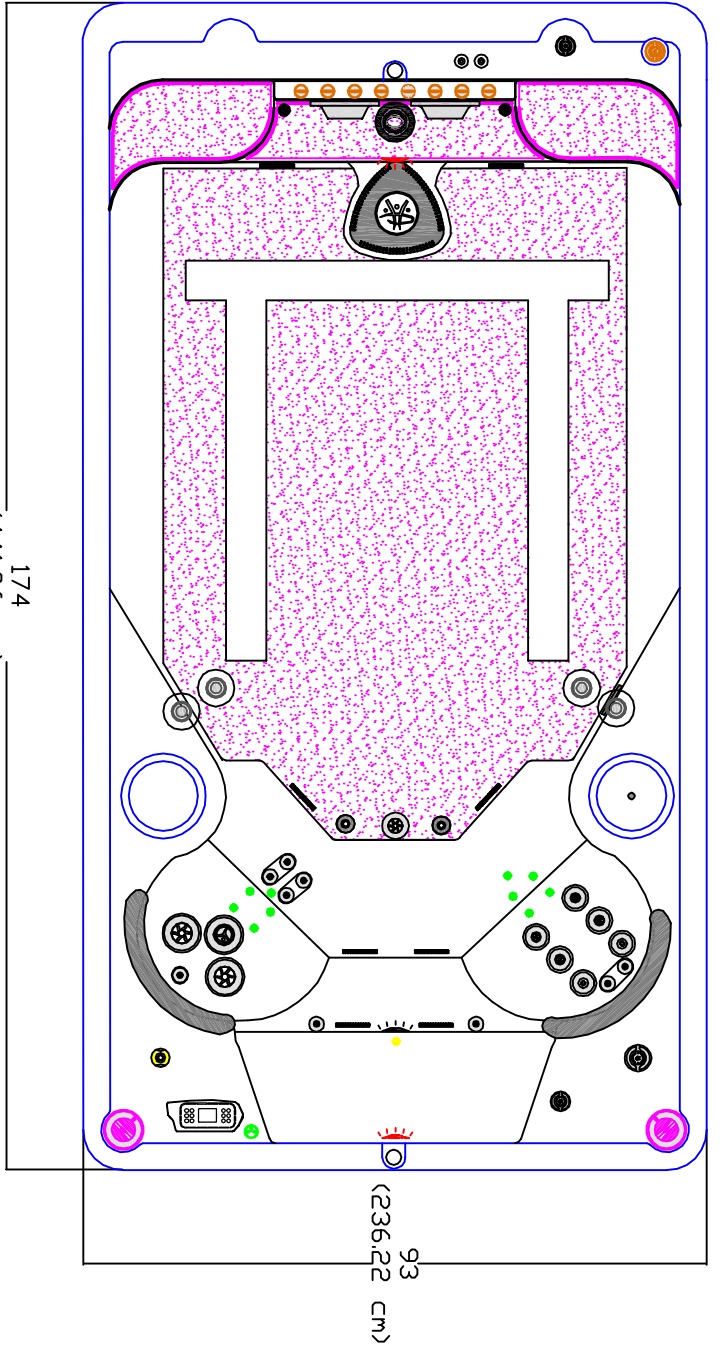

2018 AQUATRAINER 14FX CROSS SECTION LAYOUT

NOTE:
Dimensional tolerances are as follows due to variations in manufacturing:
Length / Width / Height(S): +/- .58"
Height Variance (Side to side): +/- .12"