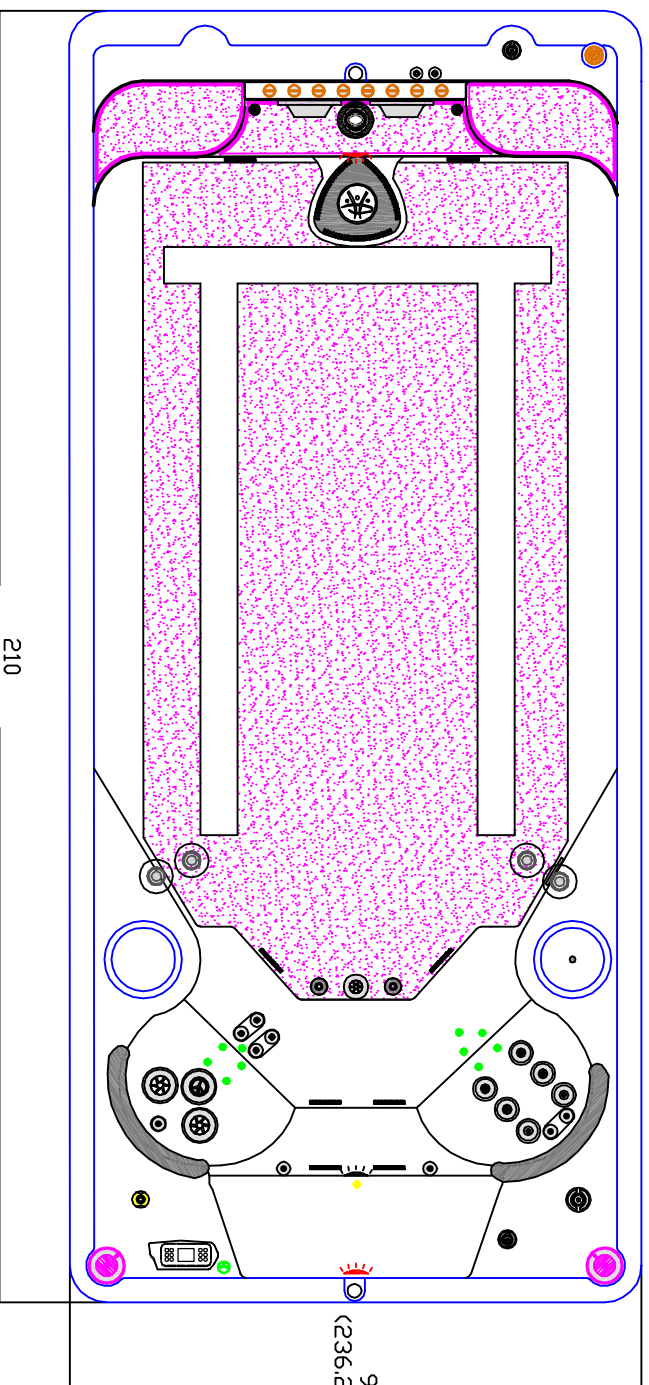

2018 AQUATRAINER 17FX CROSS SECTION LAYOUT

NOTE:
Dimensional tolerances are as follows due to variations in manufacturing:
Length / Width / Height(S): +/- 58"
Height Variance (side to side): +/- 12"