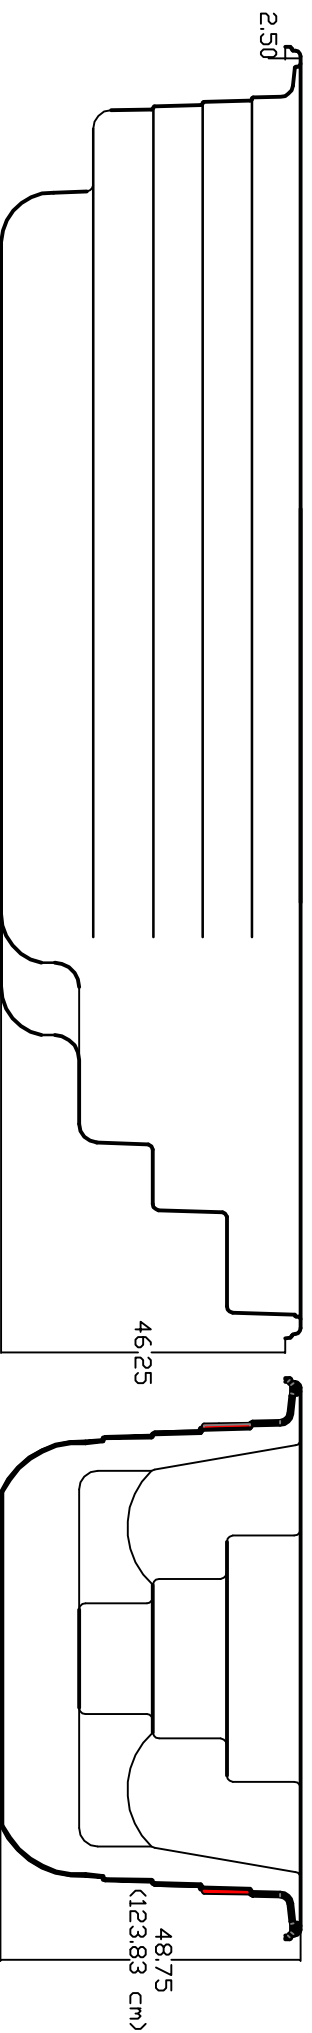

2018 AQUATRAINER 17FX CROSS SECTION LAYOUT

NOTE:
Dimensional tolerances are as follows due to variations in manufacturing:
Length / Width / Height(S): +/- 58"
Height Variance (side to side): +/- 12"