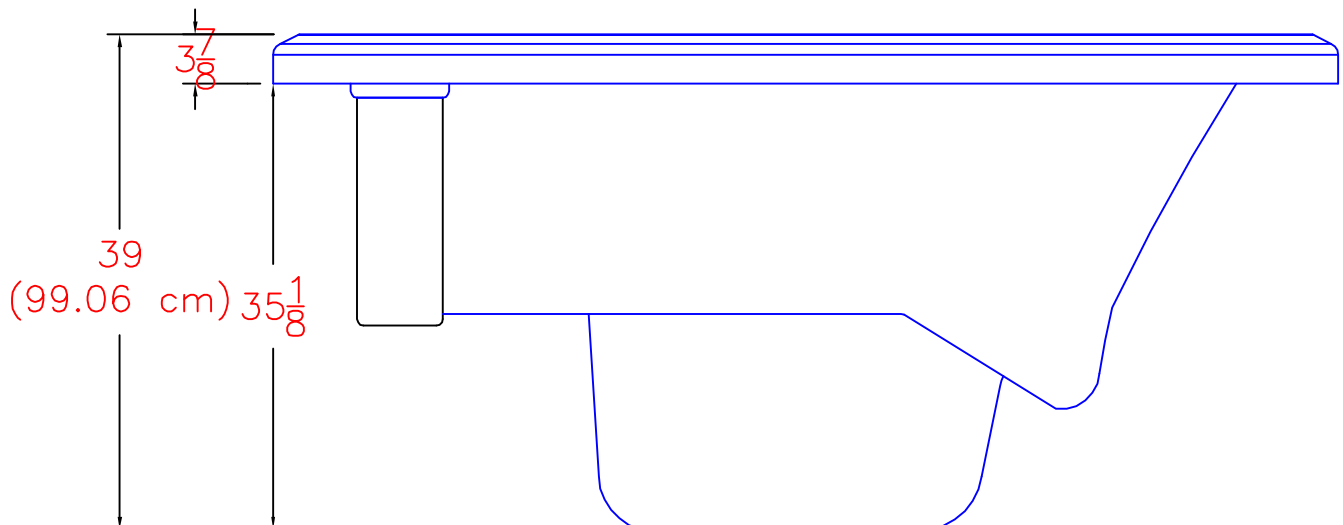

2018 SELF CLEAN 695 PLATINUM
(52 actual jets)

NOTE:
Dimensional tolerances are as follows due to variations in manufacturing:
Length / Width / Height(s): +/- 3/8"
Height Variance (side to side): +/- 1/4"