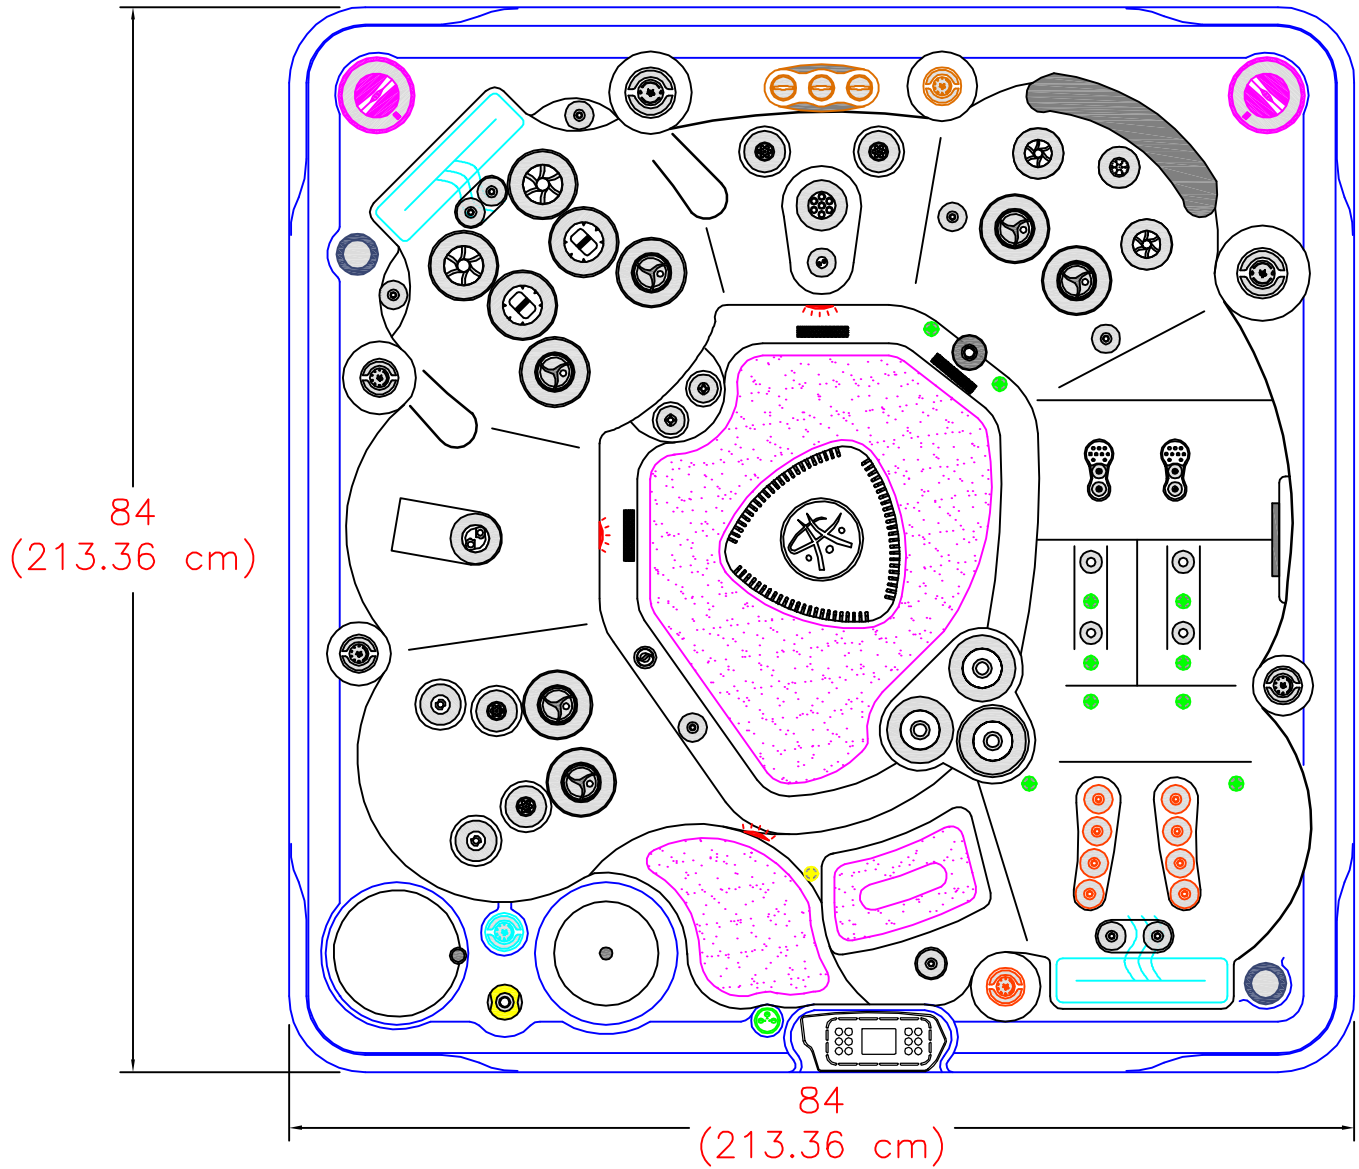

2018 SELF CLEAN 695 PLATINUM
(52 actual jets)

NOTE:
Dimensional tolerances are as follows due to variations in manufacturing:
Length / Width / Height(s): +/- 3/8"
Height Variance (side to side): +/- 1/4"