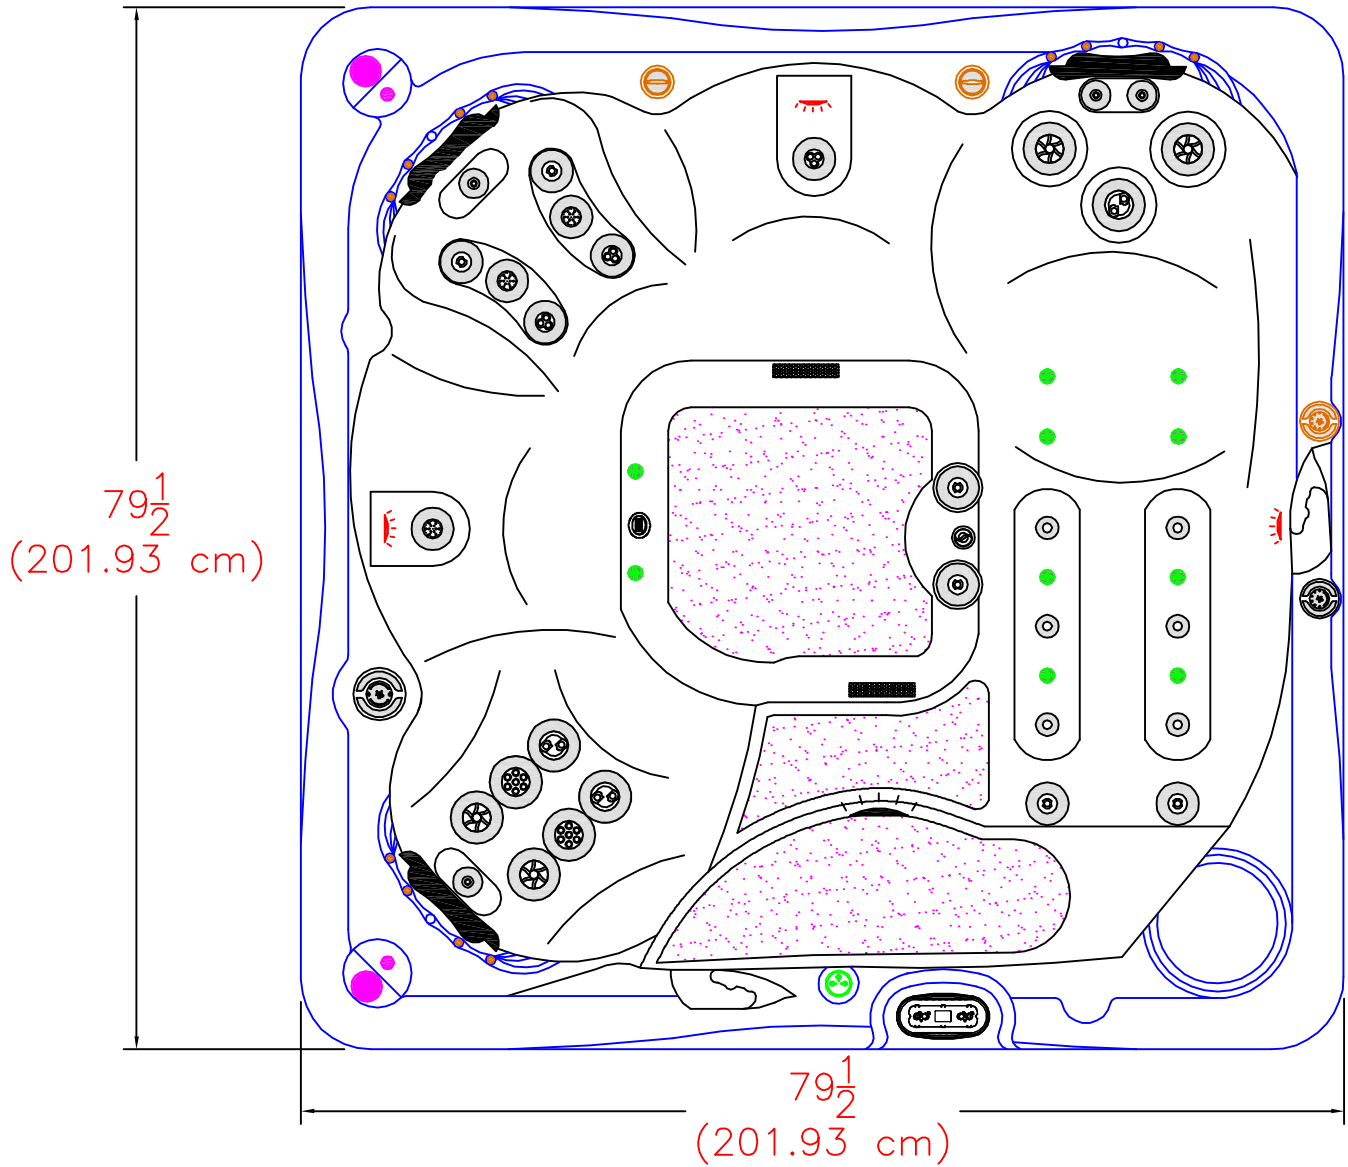

2018 SERENITY 5000 GOLD
(31 actual jets)

NOTE:
Dimensional tolerances are as follows due to variations in manufacturing:
Length / Width / Height(s): +/- 3/8"
Height Variance (side to side): +/- 1/4"