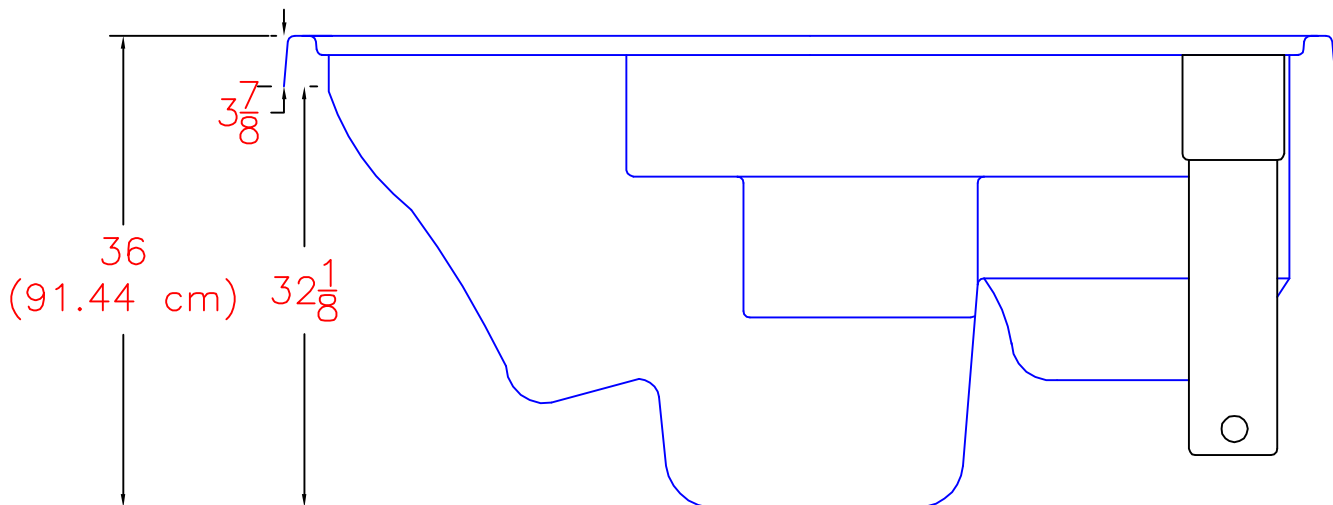

2018 SERENITY 5000 GOLD
(31 actual jets)

NOTE:
Dimensional tolerances are as follows due to variations in manufacturing:
Length / Width / Height(s): +/- 3/8"
Height Variance (side to side): +/- 1/4"