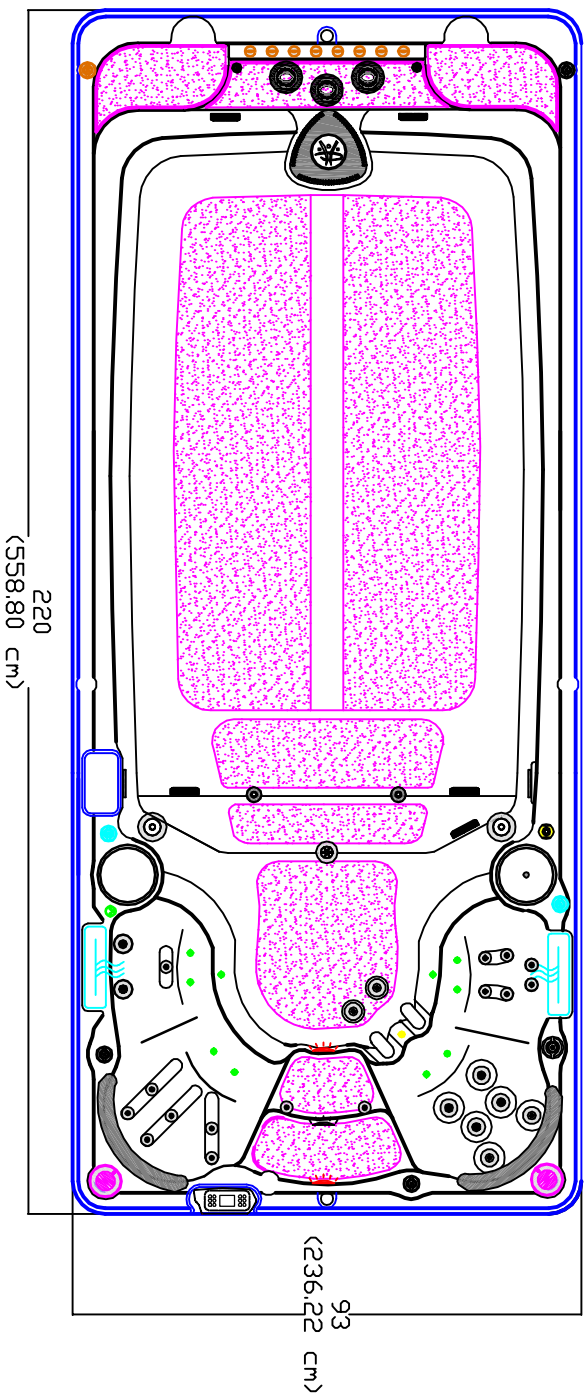

# 2018 AQUASPORT 19FX CROSS SECTION LAYOUT

NOTE:  
Dimensional tolerances are as follows due to variations in manufacturing:  
Length / Width / Height(s): +.58"  
Height Variance (Side to side): +.172"