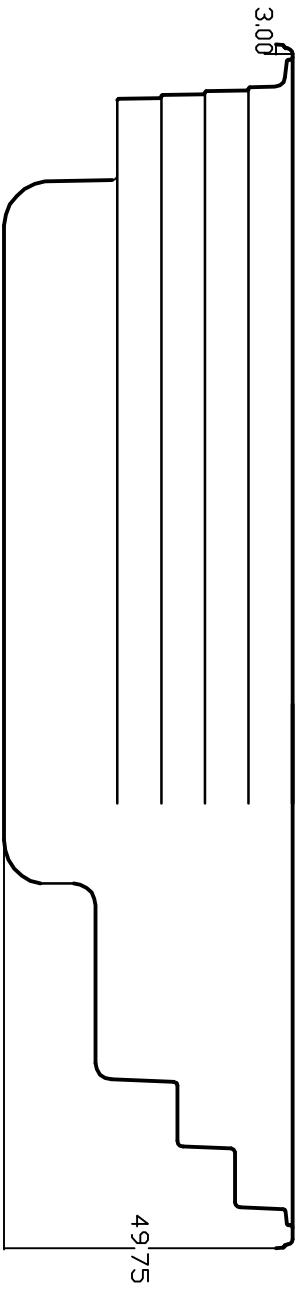

# 2018 AQUASPORT 19FX CROSS SECTION LAYOUT

NOTE:  
Dimensional tolerances are as follows due to variations in manufacturing:  
Length / Width / Height(s): +.58"  
Height Variance (Side to side): +.172"