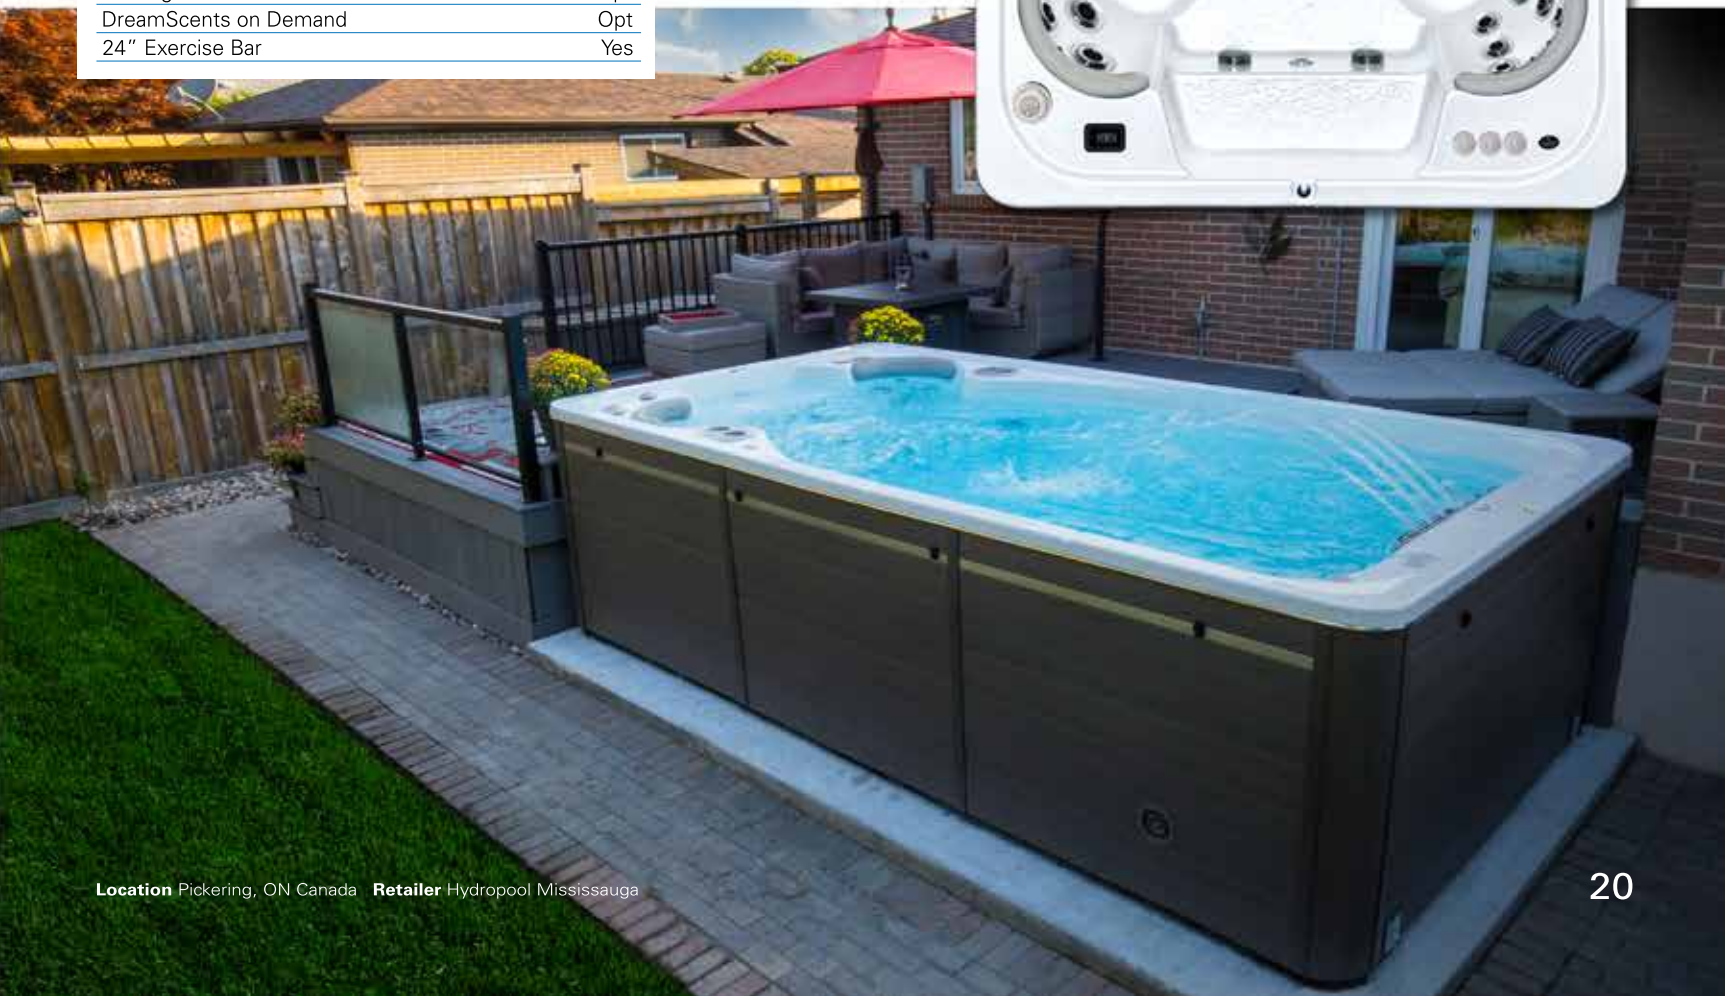

HYDROGUIDE** SELF-CLEAN AQUATRAINER 17fX This swim spa meets or exceeds the energy efficiency standards defined by the state of California.	AMBIENT OUTDOOR TEMPERATURE: LOW: 45° F / 7° C	MONTHLY COST: $58.60
	HIGH: 75° F / 24° C	$26.46
	N. American Wattage / 100 Gallons: 15.50 W Europe Wattage / Cubic Metres: 44.54 W	

Specifications:	Trainer
Series	Trainer
Self Clean Mode	Yes
HydroClean Floor Vacuum	Yes
HydroClean Pressurized Filter	Yes
Programmable Filtration Cycles	Yes
High Flow SlipStream Swim Jets	X1
High Flow V-Twin Swim Jets	X2
Back Therapy Jets	12
Leg Therapy Jets	4
Adjustable Thigh Therapy Jets	4
Total Therapy Jets	20
Bellagio Package	Opt
AquaPro Control	Yes
Underwater LED Safety Lighting	Yes
2 Extra LED's Northern Lights	Opt
1/6hp HydroClean Filtration Pump, Evergreen & AquaBoost Pump	
North American 60Hz	1x3 & 2x5 hp
International 50Hz	1x3 & 2x4 hp
Stainless Steel HydroWise Heater NA	1x5.5 Kw & 1x4 Kw
Stainless Steel HydroWise Heater EU	1x4 Kw & 1x3 Kw
EZ-Ultra Pure Ozone System	Opt
Aquacord Swim Tether	Yes
Rowing Kit	Opt
DreamScents on Demand	Opt
24" Exercise Bar	Yes

Shell Dimensions:

210" X 93" /
533 cm x 236.2 cm

Height:

48.75" / 123.83 cm

Volume:

2182 US gallons /
8259 Litres

Weight Full:

20,830 lbs / 9,451 Kg

Weight Empty:

2,627 lbs / 1,192 Kg

Size Category:

17'

Hydrotherapy Seating:

2 Persons