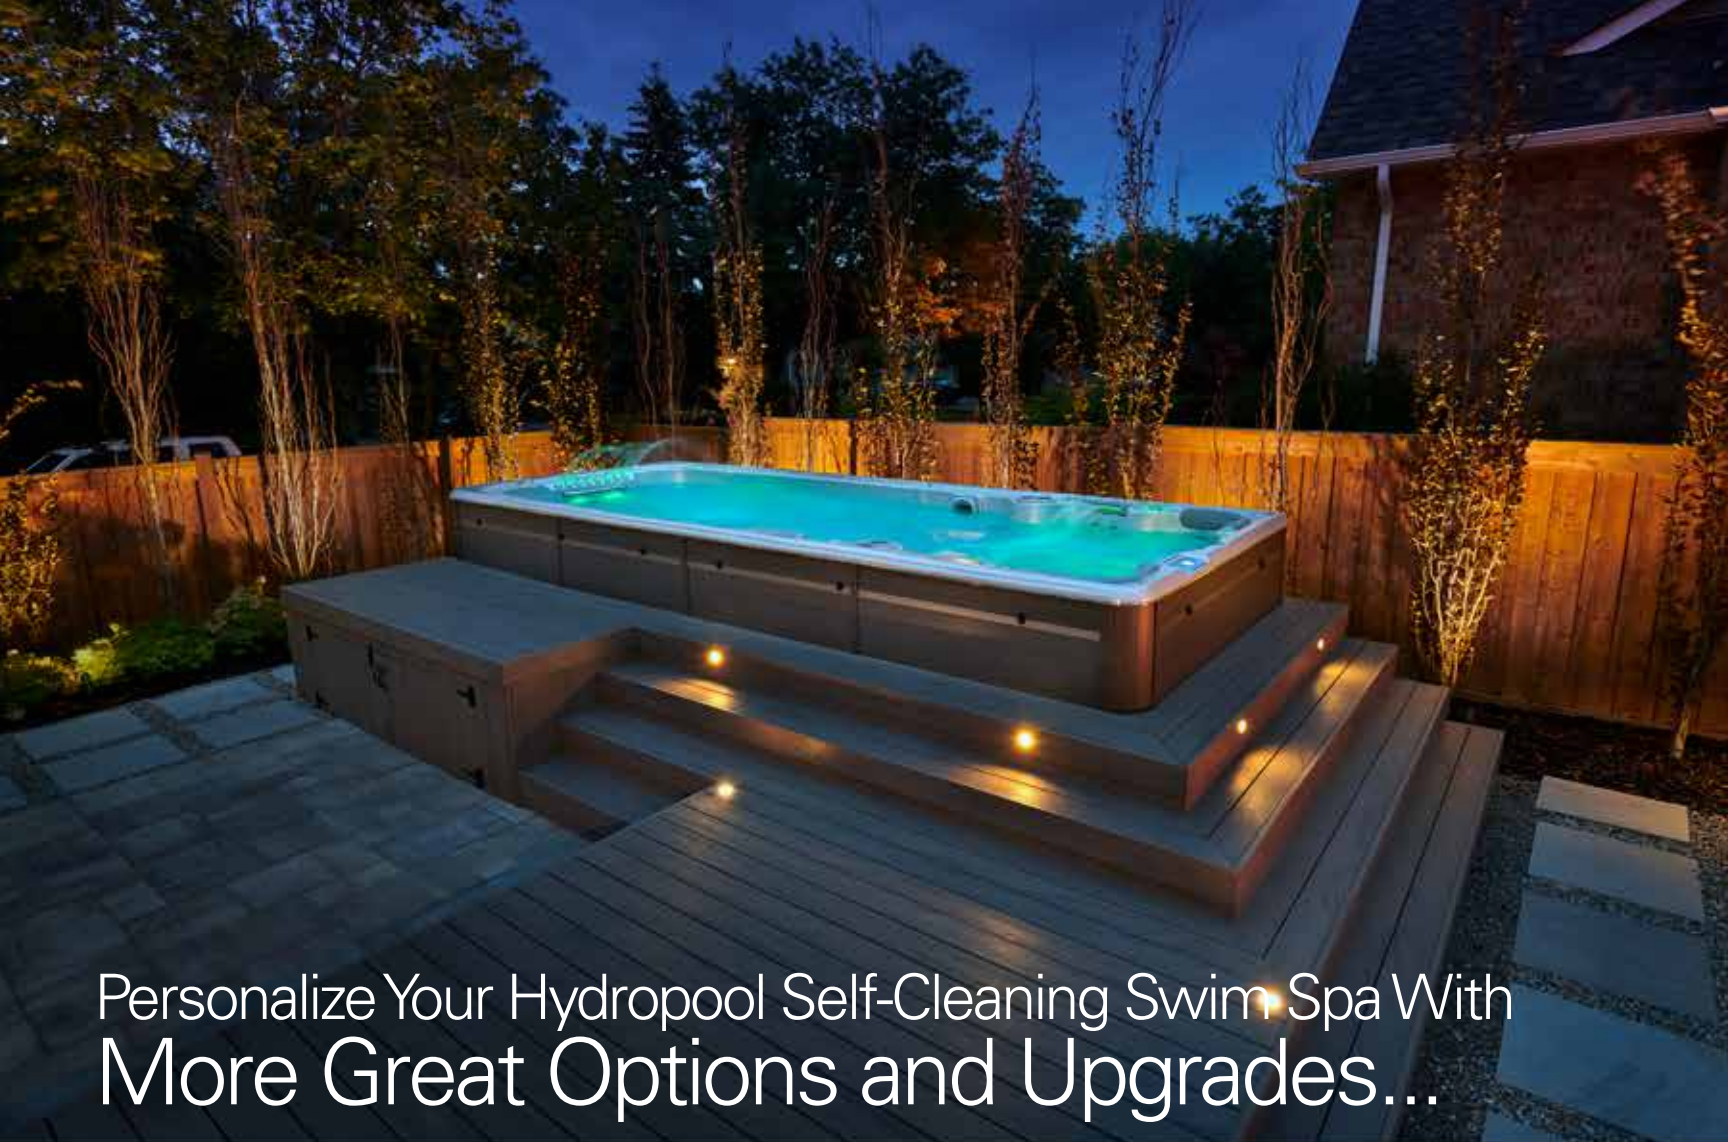

Personalize Your Hydropool Self-Cleaning Swim Spa With More Great Options and Upgrades...