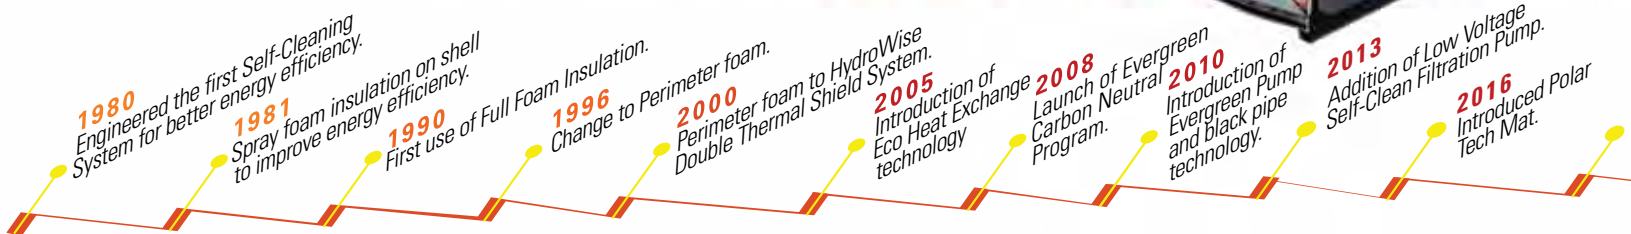

Did You Know...

N.A.S.A. uses the same technology to protect its astronauts from the -273 degree cold in outer space that we use in our Thermal Shield Blankets.

We have always been developing new ways to better our energy efficiency...