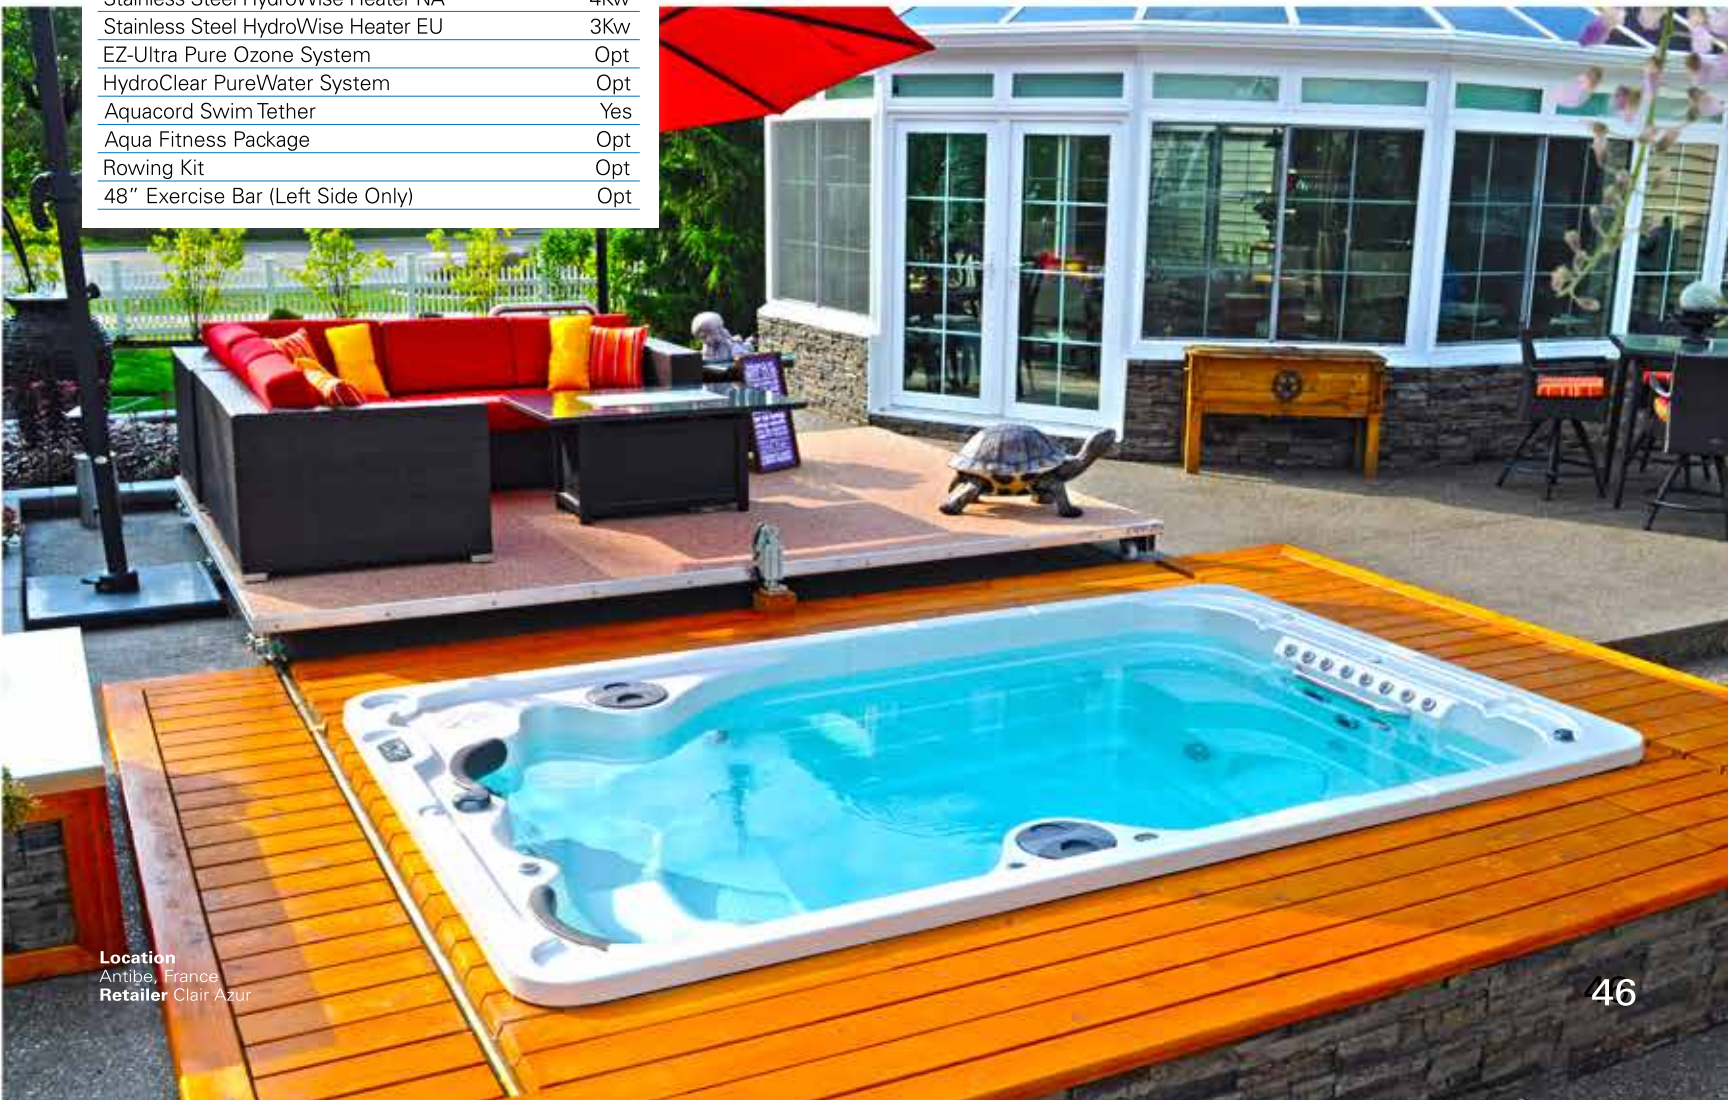

**Weight Empty:**

1984 lbs / 900 Kg

**Size Category:**

12'

**Hydrotherapy Seating:**

3 Persons

**Location**  
Antibe, France  
**Retailer** Clair Azur