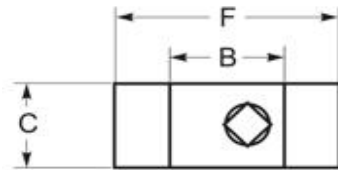

Flowmeter

Size	A	B
1	6"	2 7/16"
1 1/4	6"	3 7/16"
1 1/2	6"	4 7/16"
2	6"	5 7/16"

F-300 Size	Dim A	Dim B	Dim C	Dim D	Dim E	Dim F
1"	6"	1-1/4"	1"	1"	5/8"	2-1/2"
1-1/4"	6"	1-1/4"	1"	1"	5/8"	2-1/2"
1-1/2"	6"	1-1/4"	1"	1"	5/8"	2-1/2"
2"	6"	1-1/4"	1"	1"	5/8"	2-1/2"