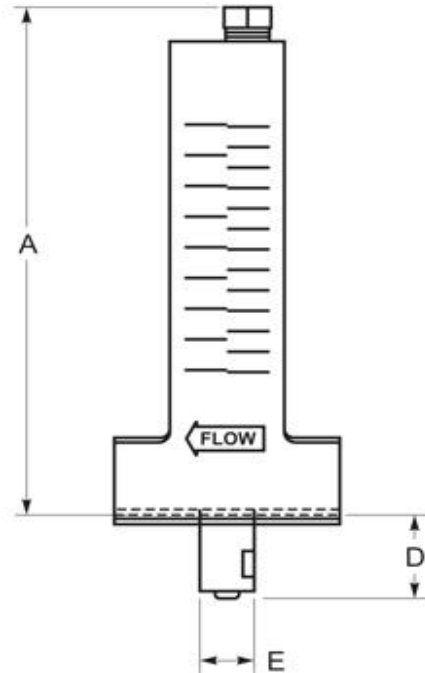

Flowmeter

Size	A	B
1	6"	2 7/16"
1 1/4	6"	3 7/16"
1 1/2	6"	4 7/16"
2	6"	5 7/16"

F-300 Size	Dim A	Dim B	Dim C	Dim D	Dim E	Dim F
1"	6"	1-1/4"	1"	1"	5/8"	2-1/2"
1-1/4"	6"	1-1/4"	1"	1"	5/8"	2-1/2"
1-1/2"	6"	1-1/4"	1"	1"	5/8"	2-1/2"
2"	6"	1-1/4"	1"	1"	5/8"	2-1/2"