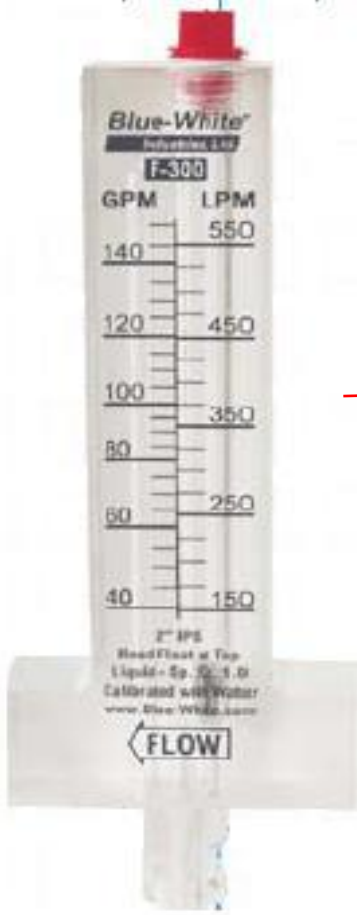

Flowmeter

Size	A	B
1	6"	2 7/16"
1 1/4	6"	3 7/16"
1 1/2	6"	4 7/16"
2	6"	5 7/16"

F-300 Size	Dim A	Dim B	Dim C	Dim D	Dim E	Dim F
1"	6"	1-1/4"	1"	1"	5/8"	2-1/2"
1-1/4"	6"	1-1/4"	1"	1"	5/8"	2-1/2"
1-1/2"	6"	1-1/4"	1"	1"	5/8"	2-1/2"
2"	6"	1-1/4"	1"	1"	5/8"	2-1/2"