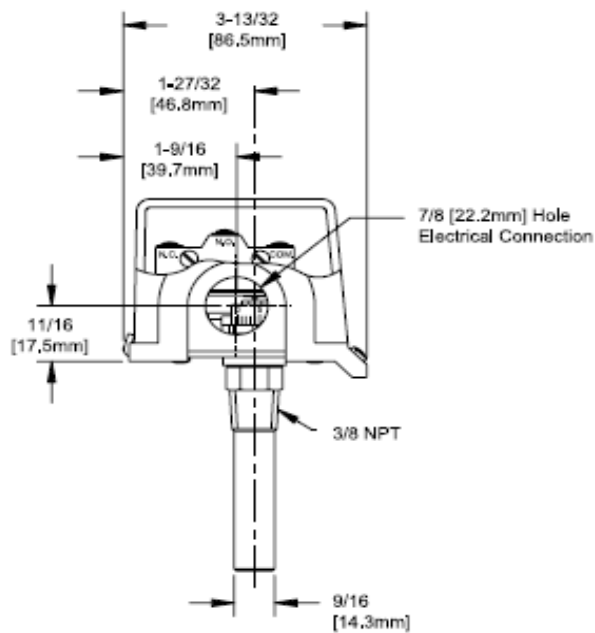

# High Limit Thermostat

- Adjustable reference scale
- NEMA 1 Lexan enclosure
- One SPDT switch output
- Ranges to 6000psi, 650F

Types B54, C54

Types B54, C54, C54A

Model	Adjustable Set Point Range		Max. Temperature		Scale*** Division		Stem Size NPT x BT (inches)
	°F	°C	°F	°C	°F	°C	
<b>B54, B54S, C54, C54S, C54A, C54AS</b> , Brass immersion stem							
103	0 to 225	-17.8 to 107.2	250	121.1	10	5	3/8 x 2-1/8