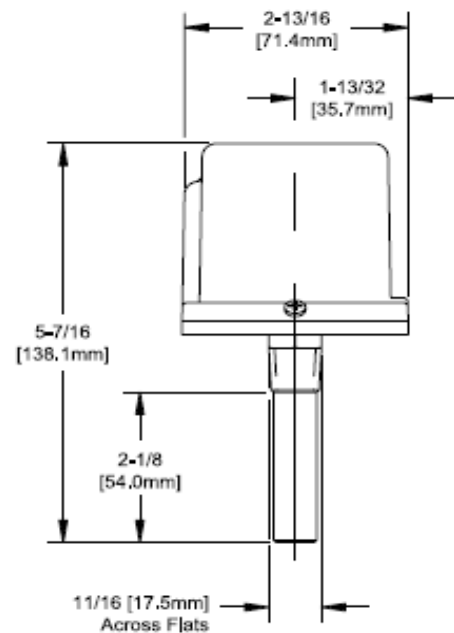

# High Limit Thermostat

- Adjustable reference scale
- NEMA 1 Lexan enclosure
- One SPDT switch output
- Ranges to 6000psi, 650F

Types B54, C54

Types B54, C54, C54A

Model	Adjustable Set Point Range		Max. Temperature		Scale*** Division		Stem Size NPT x BT (inches)
	°F	°C	°F	°C	°F	°C	
<b>B54, B54S, C54, C54S, C54A, C54AS</b> , Brass immersion stem							
103	0 to 225	-17.8 to 107.2	250	121.1	10	5	3/8 x 2-1/8