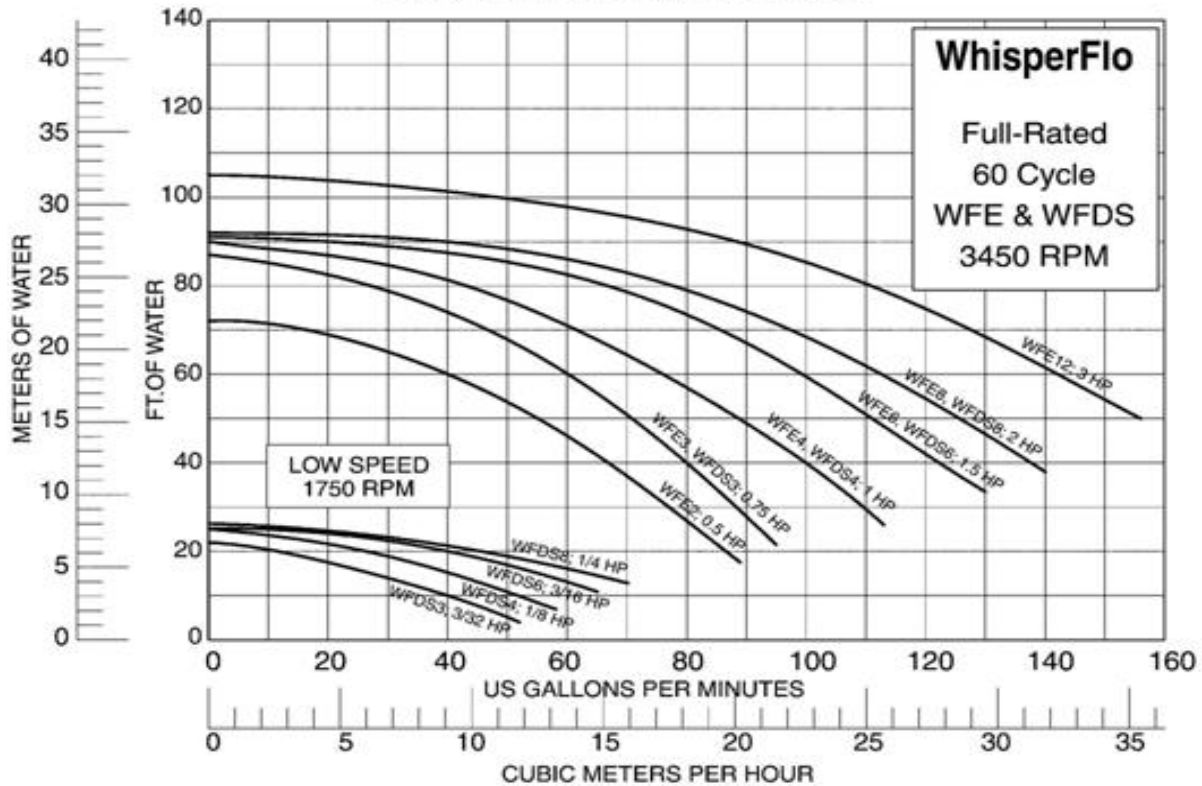

WhisperFlow High Performance Pumps

PUMP PERFORMANCE CURVE WHISPERFLO SERIES PUMP

A - varying length:

- 1/2 & 3/4 hp = 24.469"
- 1 hp = 24.72"
- 1 1/2 hp = 25.22"
- 2 & 3 hp = 25.72"

PART #	MODEL	VOLTAGE	AMP	HP
340061	WFK-2	208-230/460/3/60	3.2-3.0/1.5	1/2
011021	WFK-3	208-230/460/3/60	3.8-3.6/1.8	3/4
011568	WFK-4	208-230/460/3/60	5.0-4.6/2.3	1
011569	WFK-6	208-230/460/3/60	6.4-5.8/2.9	1 1/2
011570	WFK-8	208-230/460/3/60	7.1-6.8/3.4	2
011571	WFK-12	208-230/460/3/60	11.0-10.4/5.2	3