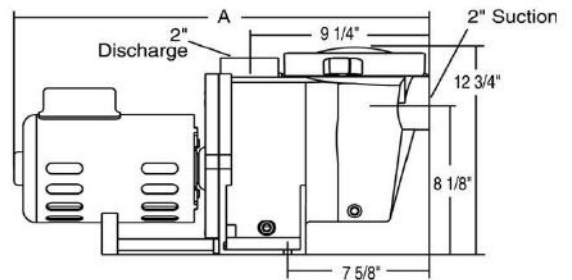

WhisperFlow High Performance Pumps

PUMP PERFORMANCE CURVE WHISPERFLO SERIES PUMP

A - varying length:

- 1/2 & 3/4 hp = 24.469"
- 1 hp = 24.72"
- 1 1/2 hp = 25.22"
- 2 & 3 hp = 25.72"

PART #	MODEL	VOLTAGE	AMP	HP
340061	WFK-2	208-230/460/3/60	3.2-3.0/1.5	1/2
011021	WFK-3	208-230/460/3/60	3.8-3.6/1.8	3/4
011568	WFK-4	208-230/460/3/60	5.0-4.6/2.3	1
011569	WFK-6	208-230/460/3/60	6.4-5.8/2.9	1 1/2
011570	WFK-8	208-230/460/3/60	7.1-6.8/3.4	2
011571	WFK-12	208-230/460/3/60	11.0-10.4/5.2	3