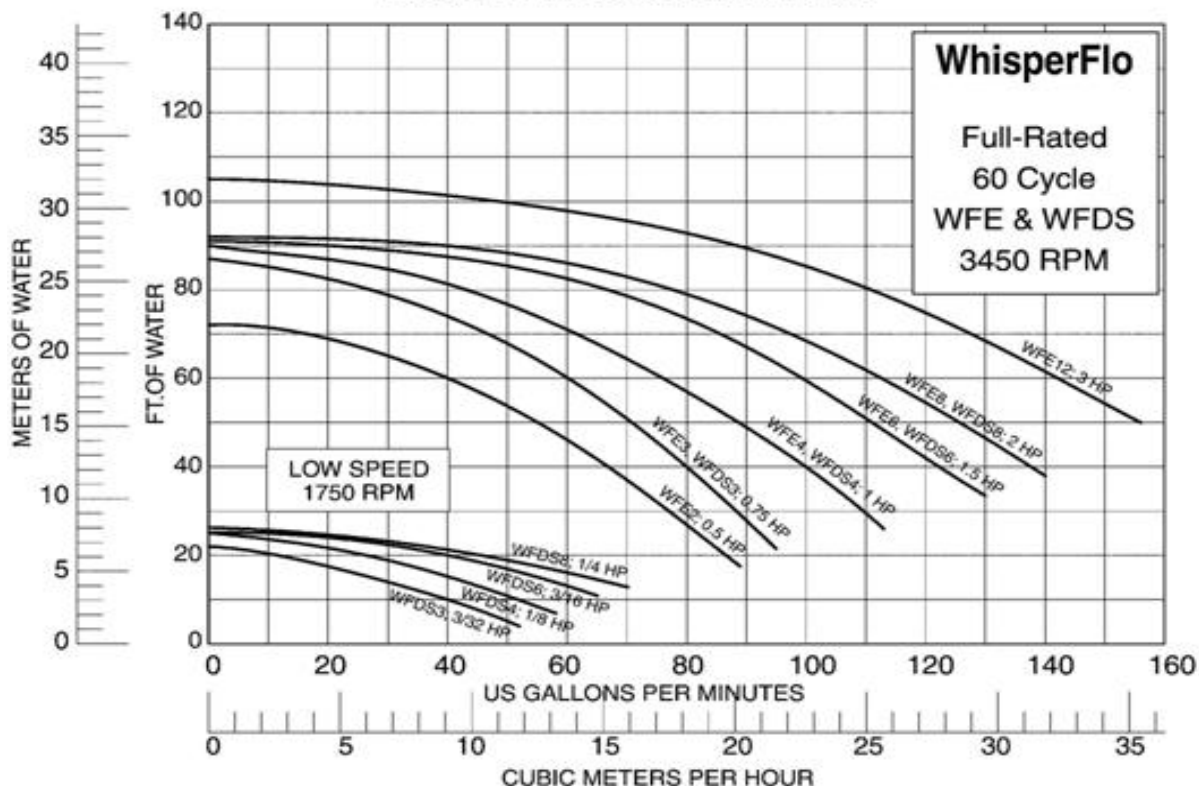

WhisperFlow High Performance Pumps

PUMP PERFORMANCE CURVE WHISPERFLO SERIES PUMP

A - varying length:

- 1/2 & 3/4 hp = 24.469"
- 1 hp = 24.72"
- 1 1/2 hp = 25.22"
- 2 & 3 hp = 25.72"

PART #	MODEL	VOLTAGE	AMP	HP
011578	WF-2	208-230/1/60	10.5/5.4	1/2
011579	WF-3	208-230/1/60	14.2/7.1	3/4
011580	WF-4	208-230/1/60	16.0/8.0	1
011581	WF-6	208-230/1/60	22.4/11.2	1 1/2
011582	WF-8	230/1/60	11.5	2
011583	WF-12	230/1/60	15	3