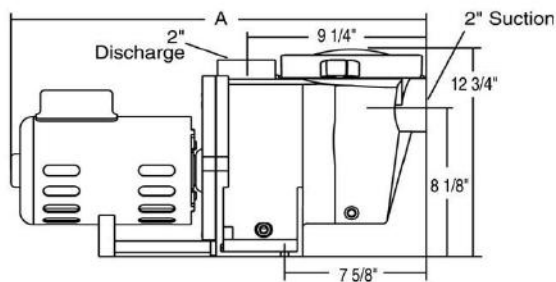

WhisperFlow High Performance Pumps

PUMP PERFORMANCE CURVE WHISPERFLO SERIES PUMP

A - varying length:

- 1/2 & 3/4 hp = 24.469"
- 1 hp = 24.72"
- 1 1/2 hp = 25.22"
- 2 & 3 hp = 25.72"

PART #	MODEL	VOLTAGE	AMP	HP
011578	WF-2	208-230/1/60	10.5/5.4	1/2
011579	WF-3	208-230/1/60	14.2/7.1	3/4
011580	WF-4	208-230/1/60	16.0/8.0	1
011581	WF-6	208-230/1/60	22.4/11.2	1 1/2
011582	WF-8	230/1/60	11.5	2
011583	WF-12	230/1/60	15	3