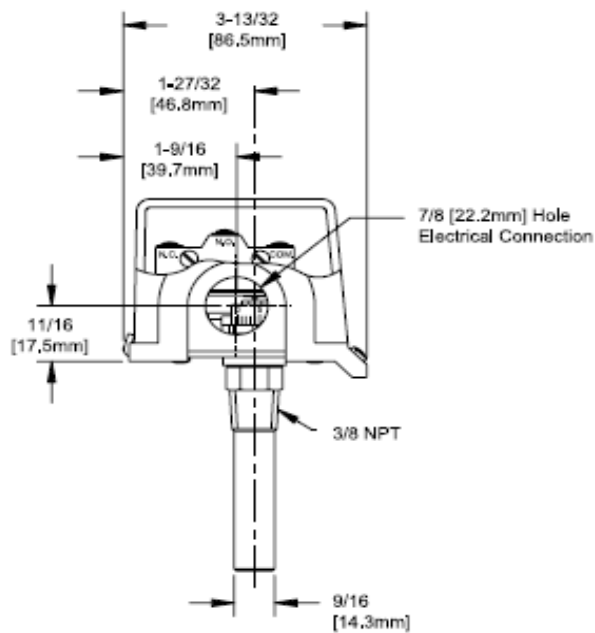

High Limit Thermostat

- Adjustable reference scale
- NEMA 1 Lexan enclosure
- One SPDT switch output
- Ranges to 6000psi, 650F

Types B54, C54

Types B54, C54, C54A

Model	Adjustable Set Point Range		Max. Temperature		Scale*** Division		Stem Size NPT x BT (inches)
	°F	°C	°F	°C	°F	°C	
B54, B54S, C54, C54S, C54A, C54AS , Brass immersion stem							
103	0 to 225	-17.8 to 107.2	250	121.1	10	5	3/8 x 2-1/8