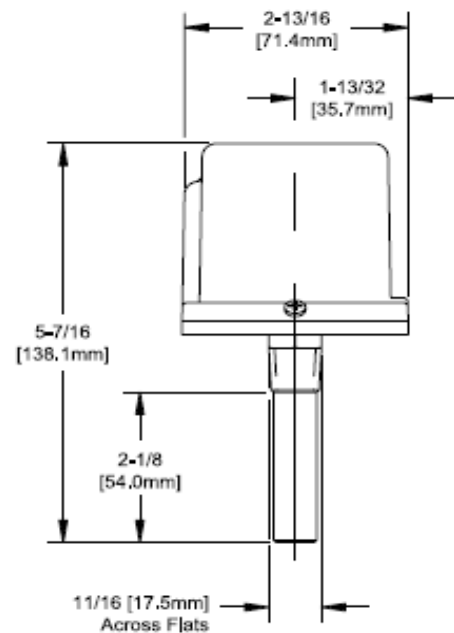

High Limit Thermostat

- Adjustable reference scale
- NEMA 1 Lexan enclosure
- One SPDT switch output
- Ranges to 6000psi, 650F

Types B54, C54

Types B54, C54, C54A

Model	Adjustable Set Point Range		Max. Temperature		Scale*** Division		Stem Size NPT x BT (inches)
	°F	°C	°F	°C	°F	°C	
B54, B54S, C54, C54S, C54A, C54AS , Brass immersion stem							
103	0 to 225	-17.8 to 107.2	250	121.1	10	5	3/8 x 2-1/8