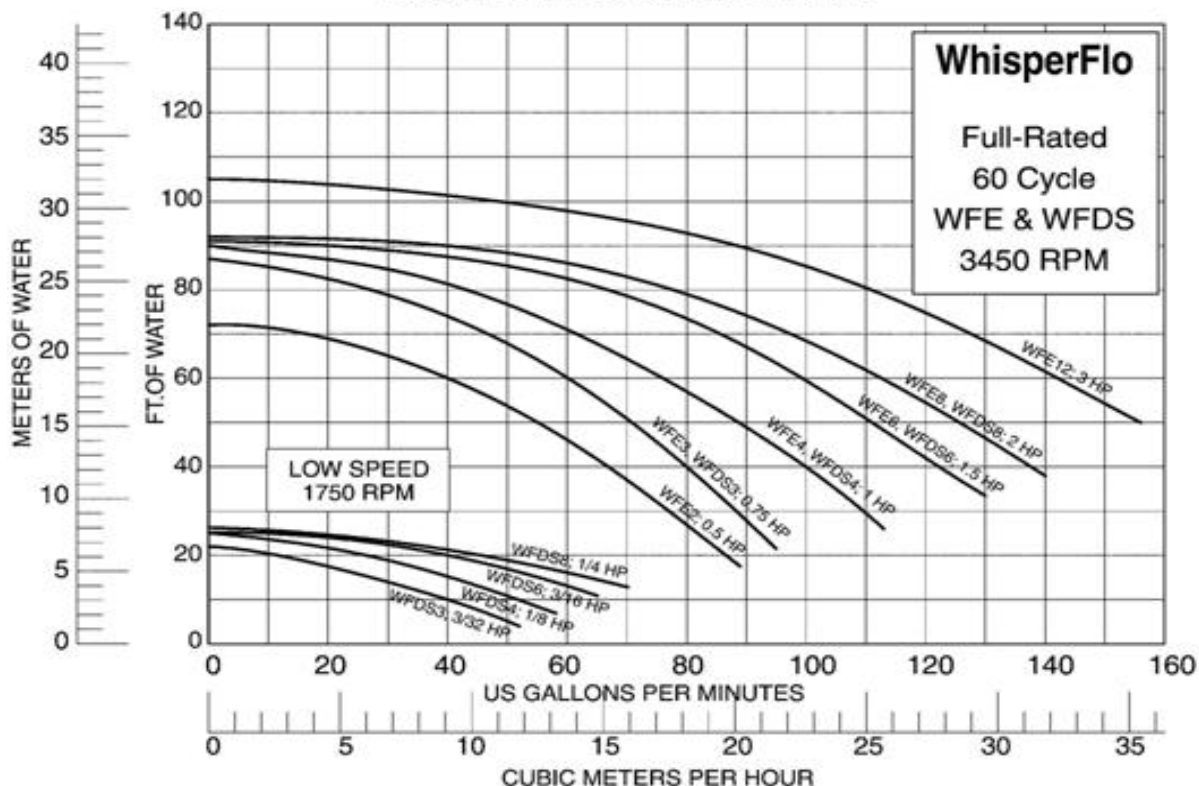

## PUMP PERFORMANCE CURVE WHISPERFLO SERIES PUMP

### A - varying length:

- 1/2 & 3/4 hp = 24.469"
- 1 hp = 24.72"
- 1 1/2 hp = 25.22"
- 2 & 3 hp = 25.72"

PART #	MODEL	VOLTAGE	AMP	HP
→ 011578	WF-2	208-230/1/60	10.5/5.4	1/2
011579	WF-3	208-230/1/60	14.2/7.1	3/4
011580	WF-4	208-230/1/60	16.0/8.0	1
011581	WF-6	208-230/1/60	22.4/11.2	1 1/2
→ 011582	WF-8	230/1/60	11.5	2
011583	WF-12	230/1/60	15	3