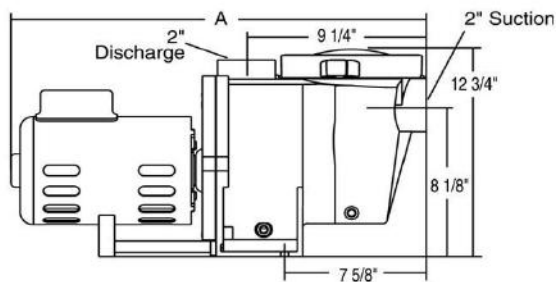

### A - varying length:

- 1/2 & 3/4 hp = 24.469"
- 1 hp = 24.72"
- 1 1/2 hp = 25.22"
- 2 & 3 hp = 25.72"

PART #	MODEL	VOLTAGE	AMP	HP
→ 011578	WF-2	208-230/1/60	10.5/5.4	1/2
011579	WF-3	208-230/1/60	14.2/7.1	3/4
011580	WF-4	208-230/1/60	16.0/8.0	1
011581	WF-6	208-230/1/60	22.4/11.2	1 1/2
→ 011582	WF-8	230/1/60	11.5	2
011583	WF-12	230/1/60	15	3